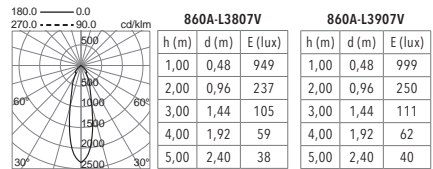

Ref.	W	Im	K		
860B- -L3807V- -L3907V-	-01 -02	6,5W	620lm 650lm	2700K 3000K	160€ 160€

LED
34°

48V DC
IP 20

355°
CRI >90