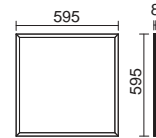

Standard colours 01

Kit de suspensión (L=2m)
Suspension Kit (L=2m)
Kit accessoire suspension (L=2m)

A20B-804-38 14,5€

Ref.	W	lm	K	Dim.	
-L3142B-	42W	3700lm	3000K	NO*	103€
-L3342B-		3900lm	4000K		103€
-L31RDB-		3700lm	3000K	DALI	158€
-L33RDB-		3900lm	4000K		158€