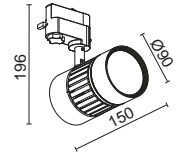

Ref.	W	lm	K	
619A-L0115A-01	15W	1200lm	3000K	119€

- Carril no incluido.
- Track not included.
- Rail exclu.

Ref.	W	lm	K	
619B- -L0125A- -01	25W	2000lm	3000K	171€
619B- -L0135A- -01	35W	3000lm	3000K	175€

- Carril no incluido.
- Track not included.
- Rail exclu.

Ref.	W	lm	K	
619C-L0145A-01	45W	4000lm	3000K	225€

- Carril no incluido.
- Track not included.
- Rail exclu.

- Carril no incluido.
- Track not included.
- Rail exclu.

Carril, pag. 252
Track, pag. 252
Rail, pag. 252