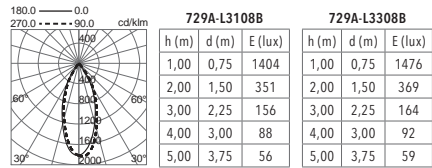

Ref.	V	W	Hz	Dim.	
• Transformador electrónico 12V independiente	B02T-X3360D-02	IN:	Hal 10 - 60W		L-C	12€
• Independent electronic transformer 12V	B02T-X3370D-02	220-240V	Hal 1 - 70W	50/60 Hz	C	25€
• Alimentation électronique 12V indépendant		OUT: 12V	LED 1 - 50W			

01 Blanco / White / Blanc 02 Negro / Black / Noir 03 Gris / Grey / Gris 32 Cromo / Chrome / Chromé 45 Cromado mate / Matt chrome / Chromé mat 48 Niquel mate / Matt nickel / Nickel mat