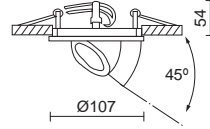

Ø120 / Ø176

Standard colours 01 02 03 32 45 48

Ref.		V	W	
741A-G23X1D-	-01	LED Retrofit		15€
	-02	Gx5.3	12V	
	-03	QR-CBC 51	50W max.	
741A-G23X1D-	-32	LED Retrofit		23€
	-45	Gx5.3	12V	
	-48	QR-CBC 51	50W max.	