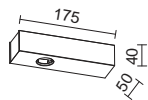

Bases necesarias / Bases required / Bases requises

Ref.	W	Price
B19A-X3310B-		
-01	10W	54€
-02