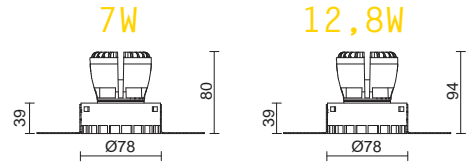

Standard colours 01

TRIMLESS ORIENTABLE