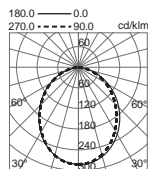

808B-L3132B			808B-L3332B		
h (m)	d (m)	E (lux)	h (m)	d (m)	E (lux)
1,00	2,75	881	1,00	2,75	989
2,00	5,50	220	2,00	5,50	247
3,00	8,25	98	3,00	8,25	110
4,00	11,00	55	4,00	11,00	62
5,00	13,75	35	5,00	13,75	40