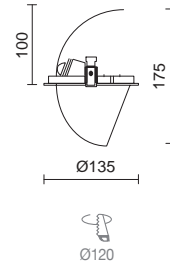

Standard colours 01