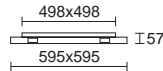

Kit de superficie
Surface mounted kit
Kit montage en saillie

A20B-783-01

79€

Ref.	W	lm	K	Dim.	
-L3145B-		3939lm	3000K		131,5€
-L3345B-		4210lm	4000K	NO*	131,5€
783A- -L31R2B-	45W	3939lm	3000K	PUSH	215,5€
-L33R2B-		4210lm	4000K	DALI	215,5€