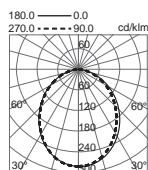

Ref.	L	W	lm	K	Dim.		
-L3123B-			2755lm	3000K	NO*	265€	
808A- -L3323B- -L31RDB- -L33RDB-	879mm	23W	3100lm	4000K		DALI	265€ 319€ 319€

808A-L3123B			808A-L3323B		
h (m)	d (m)	E (lux)	h (m)	d (m)	E (lux)
1,00	2,75	619	1,00	2,75	697
2,00	5,50	155	2,00	5,50	174
3,00	8,25	69	3,00	8,25	77
4,00	11,00	39	4,00	11,00	44
5,00	13,75	25	5,00	13,75	28