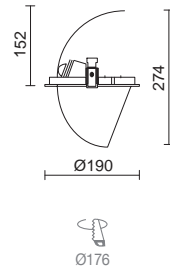

Ref.	W	lm	K	
741D-L3115B-01	15W	800lm	3000K	79€