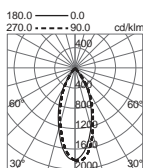

729A-L3108B			729A-L3308B		
h (m)	d (m)	E (lux)	h (m)	d (m)	E (lux)
1,00	0,75	1404	1,00	0,75	1476
2,00	1,50	351	2,00	1,50	369
3,00	2,25	156	3,00	2,25	164
4,00	3,00	88	4,00	3,00	92
5,00	3,75	56	5,00	3,75	59