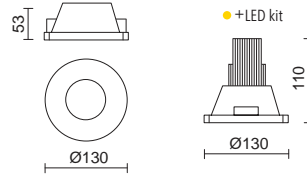

PLASTER

Standard colours **01**

TRIMLESS