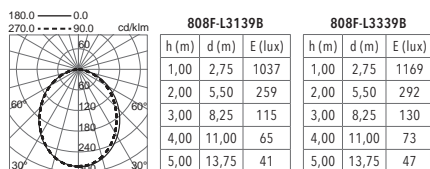

LED SMD 108° 220V/240V 50/60Hz IP 20 118 lm/W 133 lm/W 3000K 4000K * FP >0,90 CRI >80 60.000Hrs UGR <19

Accesorios / Accessories / Accessoires

Pletinas de unión
Joint plates
Plaques d'union

Ref.
A58A-808-41 8€

Empotrables
Recessed
Encastrés

Empotrables
Recessed
Encastrés

Suspensión
Pendant
Suspension

01 Blanco / White / Blanc 03 Gris / Grey / Gris