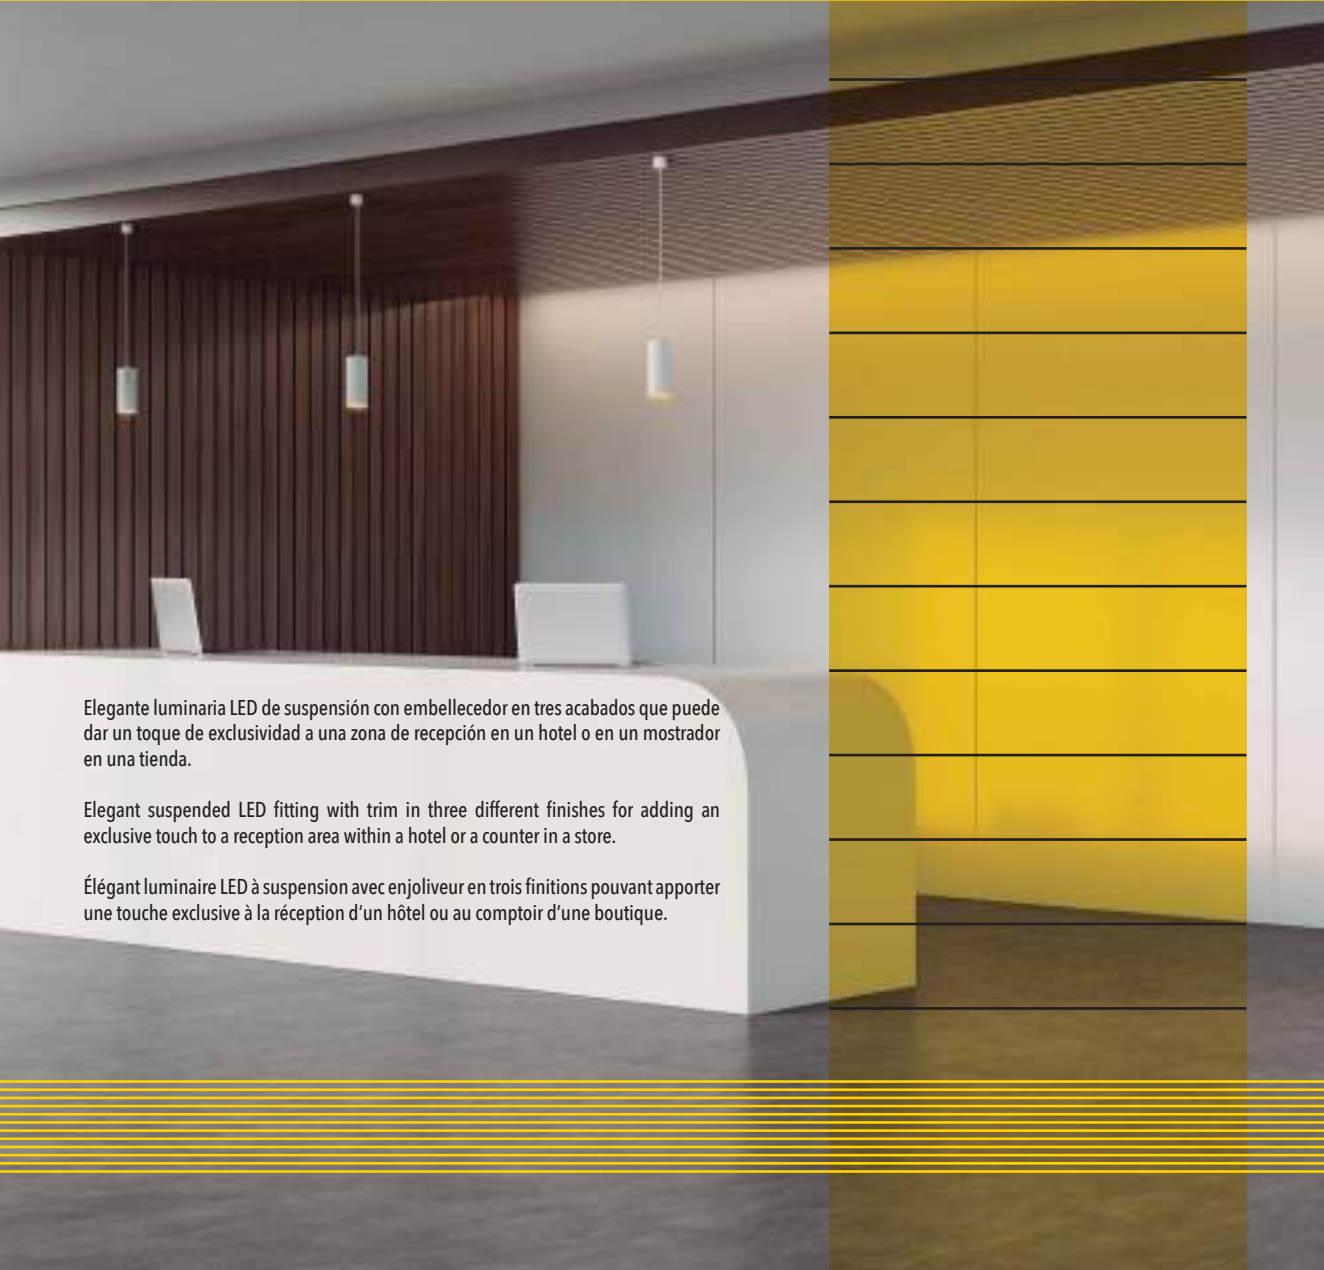

HIDRA

Elegante luminaria LED de suspensión con embellecedor en tres acabados que puede dar un toque de exclusividad a una zona de recepción en un hotel o en un mostrador en una tienda.

Elegant suspended LED fitting with trim in three different finishes for adding an exclusive touch to a reception area within a hotel or a counter in a store.

Élégant luminaire LED à suspension avec enjoliveur en trois finitions pouvant apporter une touche exclusive à la réception d'un hôtel ou au comptoir d'une boutique.