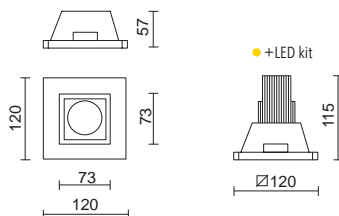

PLASTER

Standard colours 01

TRIMLESS

Ref.		V	W	
798A-G21X1B-01	GU10 LED Retrofit QPAR-16	230V	50W	15€

EXCL. IP 20