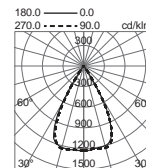

780D-L3108B		
h (m)	d (m)	E (lux)
1,00	0,75	1360
2,00	1,50	340
3,00	2,25	151
4,00	3,00	85
5,00	3,75	54