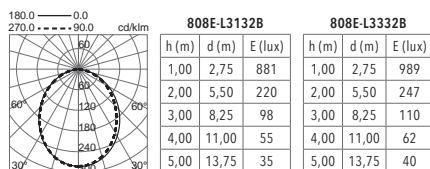

LED SMD 108° 220V/240V 50/60Hz IP 20 123 lm/W 138 lm/W 3000K 4000K * FP >0,90 CRI >80 60.000Hrs UGR <19

Ref.	L	W	lm	K	Dim.	
-L3139B-			4615lm	3000K		274€
808F- -L3339B- -L31RDB- -L33RDB-	1479mm	39W	5200lm 4615lm 5200lm	4000K 3000K 4000K	NO* DALI	274€ 345€ 345€