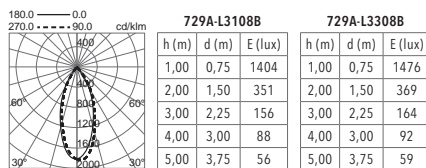

Ref.	V	W	Hz	Dim.	
• Transformador electrónico 12V independiente	B02T-X3360D-02	IN: 220-240V	Hal 10 - 60W		L-C	12€
• Independent electronic transformer 12V	B02T-X3370D-02	OUT: 12V	Hal 1 - 70W	50/60 Hz	C	25€
• Alimentation électronique 12V indépendant			LED 1 - 50W			

01 Blanco / White / Blanc 45 Cromado mate / Matt chrome / Chromé mat 48 Niquel mate / Matt nickel / Nickel mat