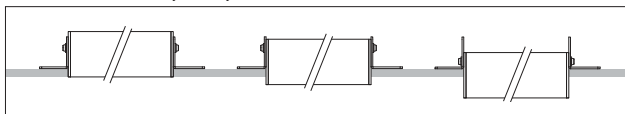

Sistema Trimless / Trimless System / Système Trimless