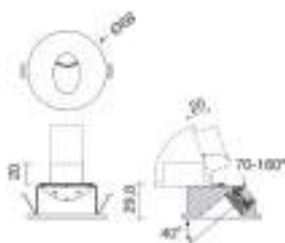

Ref.	W	lm	K		
706B-L0103B-	-01	3W	160lm	3000K	56€
	-39				

01 Blanco / White / Blanc 39 Aluminio anodizado / Anodized aluminum / Aluminium anodisé