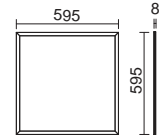

Standard colours 01