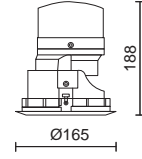

Standard colours **01**

ORIENTABLE