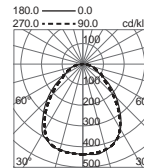

Kit de superficie
Surface mounted kit
Kit montage en saillie

A20B-583-01 25€ $\overbrace{\hspace{2cm}}^{605 \times 605} \pm 50$

Ref.	W	lm	K	Dim.	
804A- -L3142B-	42W	3700lm	3000K	NO*	103€
-L3342B-		3900lm	4000K		103€
-L31RDB-		3700lm	3000K	DALI	158€
-L33RDB-		3900lm	4000K		158€

804A-L3142B			804A-L3342B		
h (m)	d (m)	E (lux)	h (m)	d (m)	E (lux)
1,00	1,42	1682	1,00	1,42	1773
2,00	2,84	421	2,00	2,84	443
3,00	4,26	187	3,00	4,26	197
4,00	5,68	105	4,00	5,68	111
5,00	7,10	67	5,00	7,10	71

LED SMD
90°
220V 240V
50/60Hz
IP 40
88 lm/W 3000K
93 lm/W 4000K
* FP >0,90
CRI >80
UGR <19

Empotrables
Recessed
Encastrés