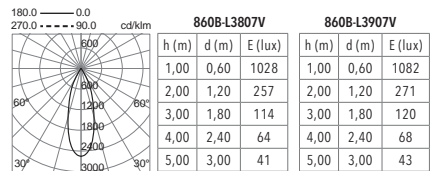

Ref.	W	Im	K		
860C- -L3807V- -L3907V-	-01 -02	6,5W	620lm 650lm	2700K 3000K	160€ 160€

LED
52°

48V DC
IP 20

355°
CRI >90