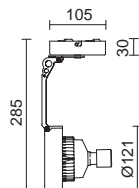

Ref.	W	
772B-G21X1B-01	15W max.	53,5€
772B-G21X1B-02	15W max.	53,5€
772B-G21X1B-03	15W max.	53,5€