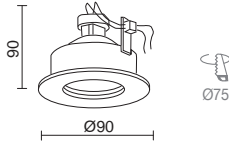

Standard colours 01 02 30 32 45 48
▲ Upon request 47 49

Ref.	W	lm	K	Dim.		
750A-	-L3108B-	8W	766lm	3000K	NO*	109€
	-L3308B-		803lm	4000K		109€
	-L31R1B-	8W	766lm	3000K	1-10V	135€
	-L33R1B-		803lm	4000K	PUSH	135€
	-L31RDB-	8W	766lm	3000K	DALI	140,5€
	-L33RDB-		803lm	4000K		140,5€
750A-	-L3108B-	8W	766lm	3000K	NO*	165,5€
	-L3308B-		803lm	4000K		165,5€
	-L31R1B-	8W	766lm	3000K	1-10V	187€
	-L33R1B-		803lm	4000K	PUSH	187€
	-L31RDB-	8W	766lm	3000K	DALI	192,5€
	-L33RDB-		803lm	4000K		192,5€
750A-	-L3108B-	8W	766lm	3000K	NO*	115,5€
	-L3308B-		803lm	4000K		115,5€
	-L31R1B-	8W	766lm	3000K	1-10V	141,5€
	-L33R1B-		803lm	4000K	PUSH	141,5€
	-L31RDB-	8W	766lm	3000K	DALI	150€
	-L33RDB-		803lm	4000K		150€

Ref.	V	W	
750A-G23X1D-	-01	LED Retrofit	12V 50W max. 18,5€
	-02	● GU5.3 QR-CBC 51	
750A-G23X1D-	30	LED Retrofit	12V 50W max. 81€
		● GU5.3 QR-CBC 51	
750A-G23X1D-	-32	LED Retrofit	12V 50W max. 24€
	-45	● GU5.3 QR-CBC 51	
	-48		

Ref.	V	W	
750A-G42X1B-	-01	LED Retrofit	230V 50W max. 20,5€
	-02	GU10 QPAR-16	
750A-G42X1B-	30	LED Retrofit	230V 50W max. 83€
		GU10 QPAR-16	
750A-G42X1B-	-32	LED Retrofit	230V 50W max. 26€
	-45	GU10 QPAR-16	
	-48		

LED COB 40° IP 65 * FP 0,95 CRI >85

Accesorios / Accessories / Accessoires

	Ref.	V	W	Hz	Dim.	
● Transformador electrónico 12V independiente	B02T-X3360D-02	IN:	Hal 10 - 60W	50/60 Hz	L-C	12€
● Independent electronic transformer 12V		220-240V	Hal 1 - 70W			
● Alimentation électronique 12V indépendant	B02T-X3370D-02	OUT: 12V	LED 1 - 50W		C	25€

01 Blanco / White / Blanc 02 Negro / Black / Noir 30 Inox / Stainless steel / Acier inoxydable 32 Cromo / Chrome / Chromé 45 Cromado mate / Matt chrome / Chromé mat 47 Oro / Gold / Or 48 Niquel mate / Matt nickel / Nickel mat 49 Oro envejecido / Antique gold / Or vieille