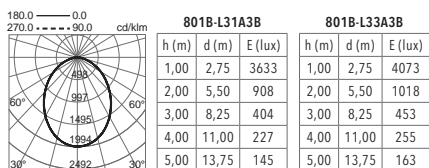

Ref.	W	Im	K	
801B-~~L31A3B-~~				
-L33A3B-	110W	9420lm	3000K	866€
-L33A3B-		10560lm	4000K	866€