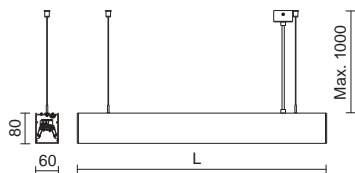

Standard colours **01** **03**