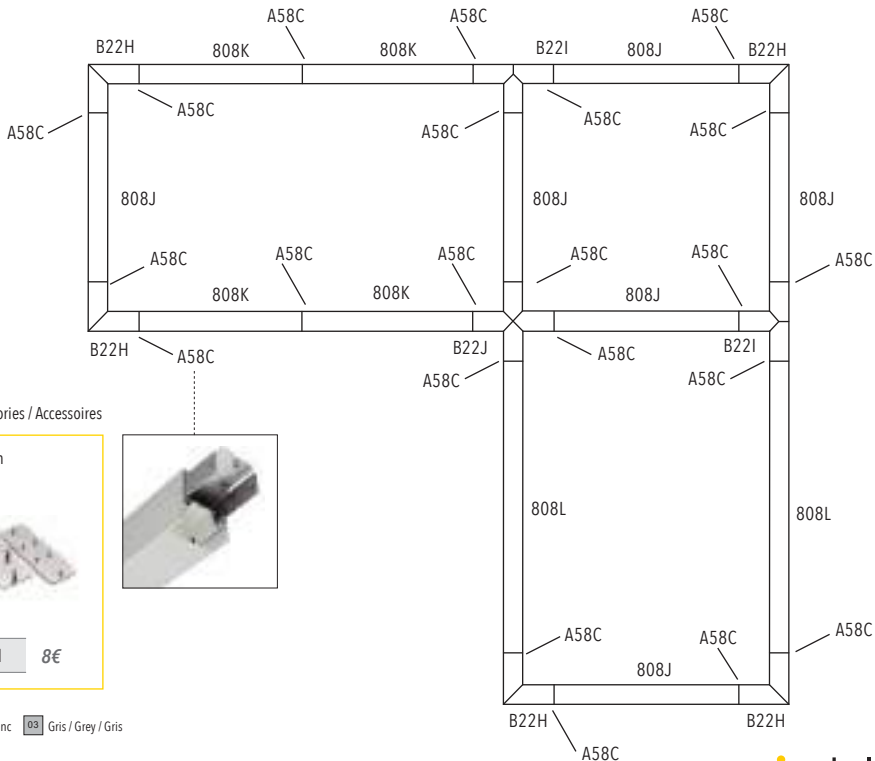

Accesorios / Accessories / Accessoires

Pletinas de unión
Joint plates
Plaques d'union

Ref.
A58C-808-41 8€

01 Blanco / White / Blanc 03 Gris / Grey / Gris