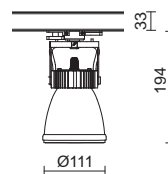

Ref.	V	W
760C-G05X1B-01	230V	
-02	230V	
-03	75W max.	

Ref.	V	W
760D-G05X1B-01	230V	
-02	230V	
-03	75W max.