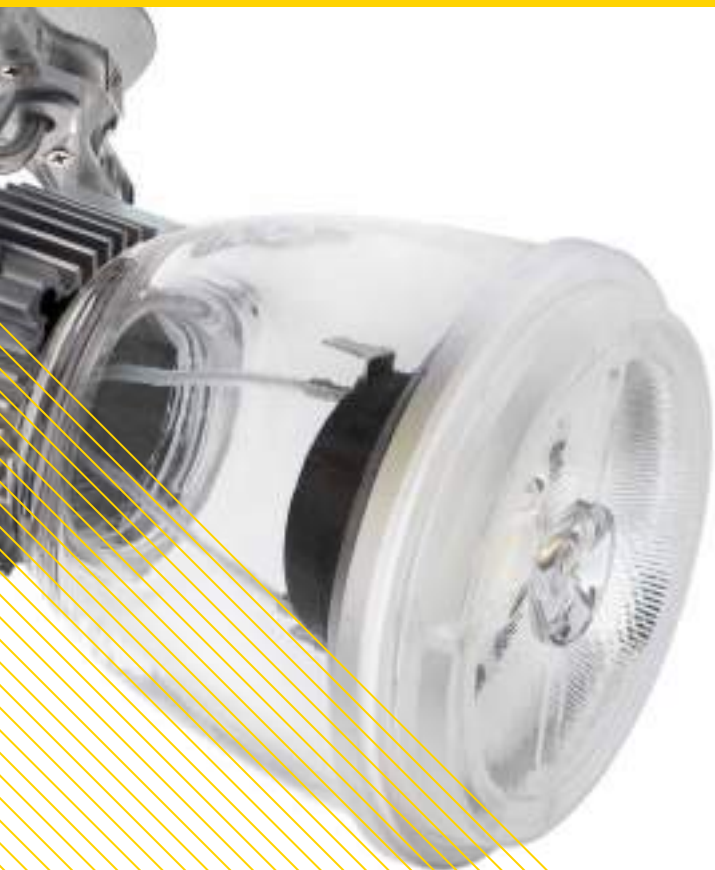

Transparencia y sobriedad en esta colección de proyectores de superficie y carril cuya doble opción en cristal transparente o mate permiten una iluminación discreta y limpia de espacios especiales. También versión suspendida.

Transparency and sobriety in this range of surface and track projectors whose dual version of transparent or frosted glass provide for discrete and clean lighting of special spaces. Also available in suspended version.

La transparence et la sobriété caractérisent cette collection de projecteurs en saillie et sur rail dont la double option verre transparent ou mat permet l'éclairage discret et net d'espaces particuliers. Existe aussi en version suspension.