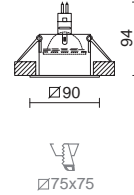

Standard colours 01 03

Ref.	V	W
782A-G23X1D-01-03	12V	50W max.

LED Retrofit
● Gx5.3 QR-CBC 51

Ref.	V	W
782A-G42X1B-01-03	230V	50W max.

LED Retrofit
GU10 QPAR-16

Accesorios / Accessories / Accessoires

Distanciator Support bar Anti-traction	Ref.	Price	Height
	A48A-752-00	1€	87

● LED kit

Ref.	W	lm	K	Dim.	Price
729A-L3108B-	8W	766lm	3000K	NO*	33€
-L3308B-	8W	803lm	4000K	NO*	33€
-L31R1B-	8W	766lm	3000K	1-10V	66€
-L33R1B-	8W	803lm	4000K	PUSH	66€
-L31RDB-	8W	766lm	3000K	DALI	82,5€
-L33RDB-	8W	803lm	4000K	DALI	82,5€