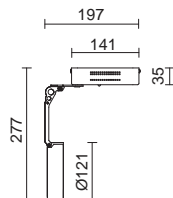

772

ACER + ALU

Standard colours 01 02 03

▲ Upon request 32 37 45 46 (Aro / Ring / Colorette)

Ref.	V	W	Dim.	
772B-G18RCB-01	12V	LED AR111	C	64€
772B-G18RCB-02	12V	LED AR111	L, C	62€
772B-H18RCB-03	12V	QR-LP 111	75W max.	62€