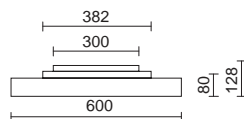

Standard colours 01