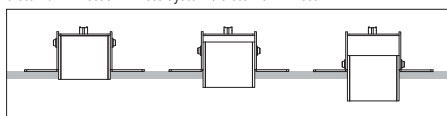

Sistema Trimless / Trimless System / Système Trimless