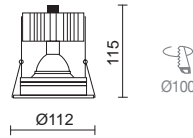

Ref.	V	W	
737A-G21X1B-01	230V	50W	89,5€
-02	230V	50W	
-03	230V	50W	

LED Retrofit
GU10
QPAR-16