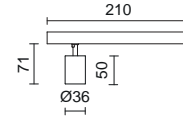

Standard colours 01 02

- Carril no incluido.
- Track not included.
- Rail exclu.

Ref.	W	Im	K		
860A- -L3807V- -L3907V-	-01 -02	6,5W	620lm 650lm	2700K 3000K	160€ 160€

LED
27°

48V DC
IP 20

355°
CRI >90

Ref.	W	Im	K		
860B- -L3807V- -L3907V-	-01 -02	6,5W	620lm 650lm	2700K 3000K	160€ 160€

LED
34°

48V DC
IP 20

355°
CRI >90

Ref.	W	Im	K		
860C- -L3807V- -L3907V-	-01 -02	6,5W	620lm 650lm	2700K 3000K	160€ 160€

LED
52°

48V DC
IP 20

355°
CRI >90

Accesorios / Accessories / Accessoires

Embellecedor antideslumbrante Anti-glare embellisher Enjoliveur antireflets	Rejilla antideslumbrante Anti-glare grille Grille antireflets
Ref. A60B-860-46 16€	Ref. A60A-860-02 11€

Driver, pag. 260

01 Blanco / White / Blanc 02 Negro / Black / Noir 46 Oro mate / Matt gold / Or mat