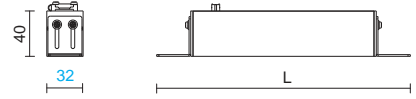

Standard colours **01** **03**

TRIMLESS