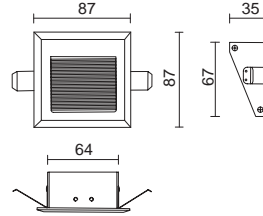

Ref.		W	lm	K	
726A-L0103B-	-01	3W	160lm	3000K	50€
	-39