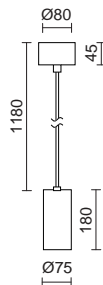

Standard colours 01