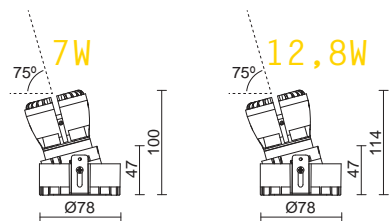

Standard colours 01

TRIMLESS ASYMMETRIC