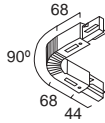

Unión flexible
Flexible junction coupling
Jonction flexible

Ref.		
B17K-X33X2B-	-01	50,5€
	-02	
	-03