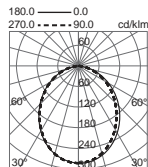

808C-L3139B			808C-L3339B		
h (m)	d (m)	E (lux)	h (m)	d (m)	E (lux)
1,00	2,75	1037	1,00	2,75	1169
2,00	5,50	259	2,00	5,50	292
3,00	8,25	115	3,00	8,25	130
4,00	11,00	65	4,00	11,00	73
5,00	13,75	41	5,00	13,75	47