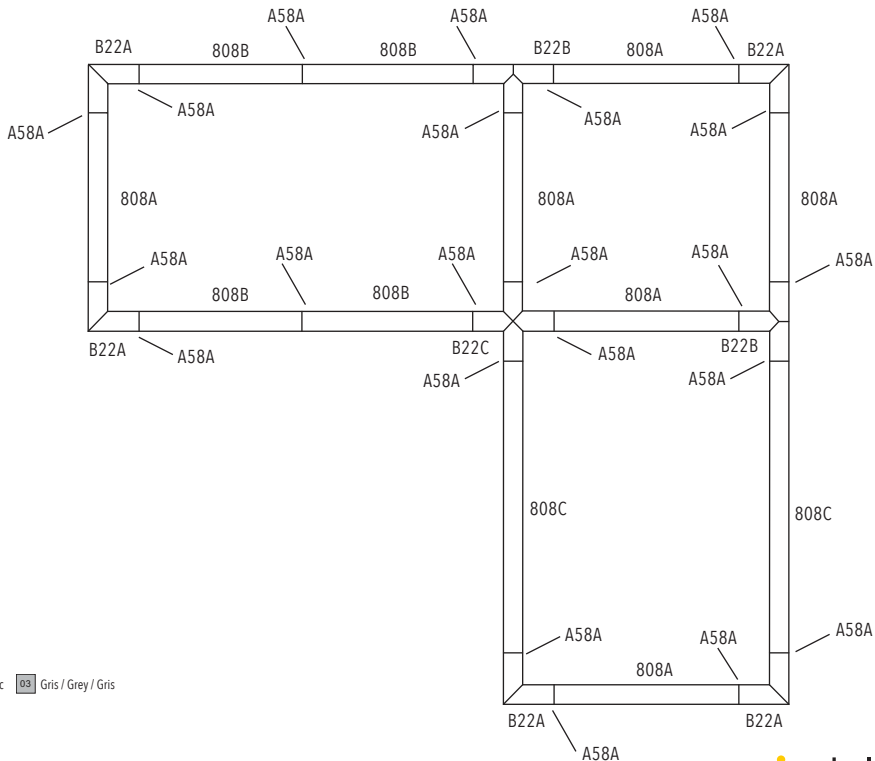

Ref.	W	lm	K	
B22C -L3113B- -01	13W	1505lm	3000K	102,5€
-L3313B- -03		1700lm	4000K	102,5€