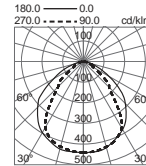

783A-L3145B