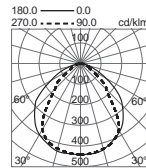

783A-L3145B			783A-L3345B		
h (m)	d (m)	E (lux)	h (m)	d (m)	E (lux)
1,00	2,85	1604	1,00	2,85	1714
2,00	5,70	401	2,00	5,70	429
3,00	8,55	178	3,00	8,55	190
4,00	11,40	100	4,00	11,40	107
5,00	14,25	64	5,00	14,25	69

LED SMD 110° 220V 240V 50/60Hz IP 40 88 lm/W 3000K 94 lm/W 4000K FP 0,90 CRI >80 UGR <19

Empotrables
Recessed
Encastrés