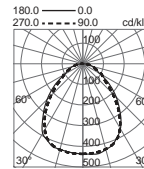

804A-L3142B			804A-L3342B		
h (m)	d (m)	E (lux)	h (m)	d (m)	E (lux)
1,00	1,42	1682	1,00	1,42	1773
2,00	2,84	421	2,00	2,84	443
3,00	4,26	187	3,00	4,26	197
4,00	5,68	105	4,00	5,68	111
5,00	7,10	67	5,00	7,10	71