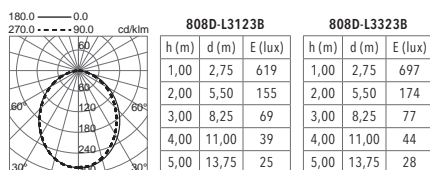

LED SMD 108° 220V/240V 50/60Hz IP 20 120 lm/W 135 lm/W 3000K 4000K * FP >0,90 CRI >80 60.000Hrs UGR <19

Ref.	L	W	lm	K	Dim.	
-L3132B-			3920lm	3000K		229€
808E- -L3332B- -L31RDB- -L33RDB-	1139mm	32W	4400lm 3920lm 4400lm	4000K 3000K 4000K	NO* DALI	229€ 301€ 301€