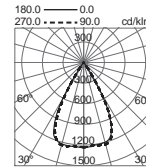

780C-L3108B		
h (m)	d (m)	E (lux)
1,00	0,75	1360
2,00	1,50	340
3,00	2,25	151
4,00	3,00	85
5,00	3,75	54