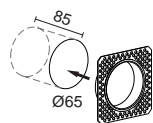

Ref.	W	lm	K		
706A-L0103B-	-01	3W	160lm	3000K	58€
	-39