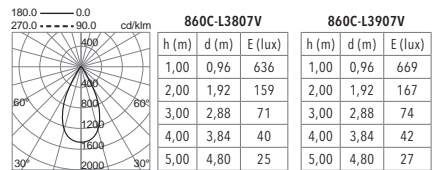

Accesorios / Accessories / Accessoires

Embellecedor antideslumbrante Anti-glare embellisher Enjoliveur antireflets	Rejilla antideslumbrante Anti-glare grille Grille antireflets
Ref. A60B-860-46 16€	Ref. A60A-860-02 11€

Driver, pag. 260

01 Blanco / White / Blanc 02 Negro / Black / Noir 46 Oro mate / Matt gold / Or mat