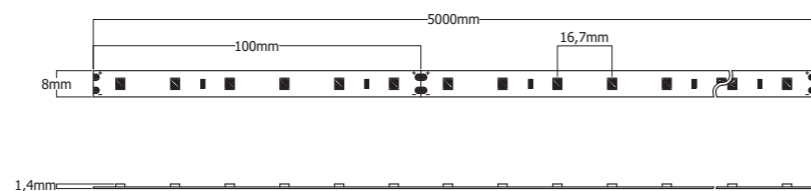

MO4,8-23	2300K	435 lm/m	91 lm/W
MO4,8-27	2700K	450 lm/m	94 lm/W
MO4,8-30	3000K	455 lm/m	95 lm/W
MO4,8-40	4000K	470 lm/m	98 lm/W
MO4,8-60	6000K	505 lm/m	105 lm/W
MO4,8-AB	Ambar Amber		
MO4,8-AZ	Azul Blue		
MO4,8-RJ	Rojo Red		
MO4,8-UV	Ultravioleta Ultraviolet		
MO4,8-VD	Verde Green