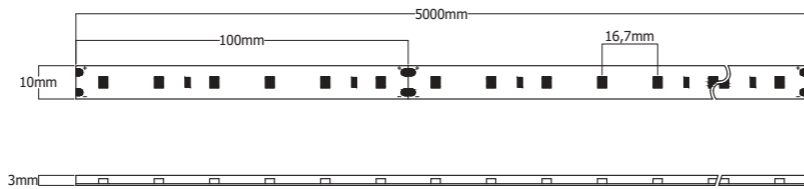

CM14,2-23	● 2300K	1350 lm/m	95 lm/W
CM14,2-27	● 2700K	1430 lm/m	101 lm/W
CM14,2-30	● 3000K	1440 lm/m	102 lm/W
CM14,2-40	● 4000K	1560 lm/m	110 lm/W
CM14,2-60	● 6000K	1620 lm/m	114 lm/W
CM14,2-AB	● Ambar Amber		
CM14,2-AZ	● Azul Blue		
CM14,2-RJ	● Rojo Red		
CM14,2-UV	● Ultravioleta Ultraviolet		
CM14,2-VD	● Verde Green		

28,8 W/m   CRI > 80   R9 > 10   3 MacAdam steps

LED SMD 2835   120 LED/m   50 mm   5 m   Needs Profile   24 V DC

CM28,8

Comet