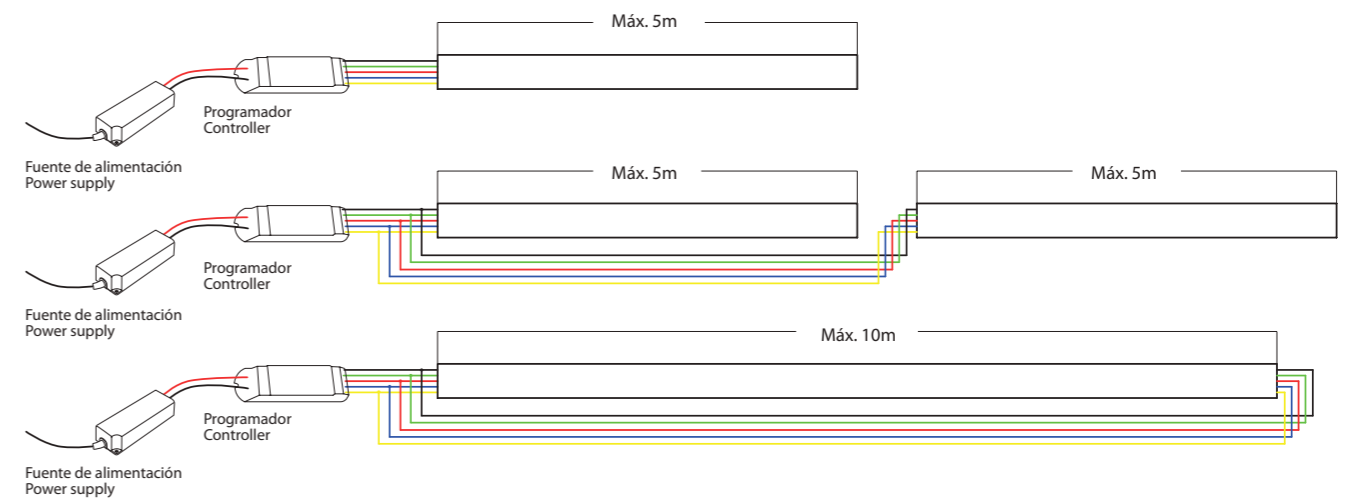

2.7.- TIRA DE LED WOLF RGBW
RGBW WOLF LED STRIP