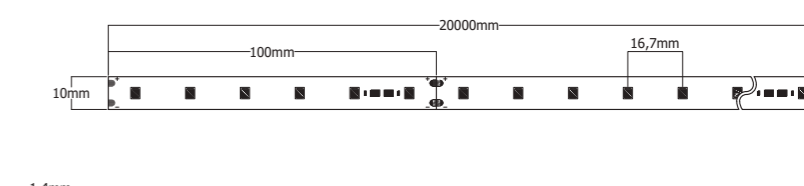

Pegasus

Sistema de Iluminación Lineal LED flexible de uso interior. Luz uniforme, corte cada 10 mm, resistente a la manipulación y nuevo modelo de LED. Garantía de 5 años.

Flexible Linear LED Lighting System for indoor use. Uniform light, cut every 10 mm, resistant to handling and new LED model. 5 years warranty.

PE24

Pegasus

PE24-30	3000K	2136 lm/m	89 lm/W
PE24-40	4000K	2352 lm/m	98 lm/W

Kasiopea

Sistema de Iluminación Lineal LED flexible de uso interior. **20 metros alimentados desde un solo extremo** sin caída de intensidad lumínica. Emisión lumínica uniforme en toda su longitud. Garantía de 5 años.

Flexible Linear LED lighting system for indoor use. **20 meters fed from a single end** without light intensity drop. Uniform light emission over its total length. 5 years warranty.

KA7

Kasiopea

KA7-30	3000K	630 lm/m	90 lm/W
KA7-40	4000K	665 lm/m	95 lm/W