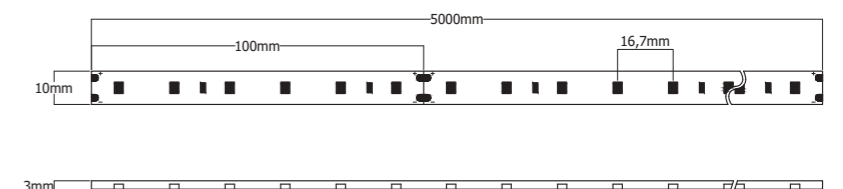

Protect IP54

Basic IP54

Sistema de Iluminación Lineal LED flexible de calidad para uso interior con protección de silicona y resistente a salpicaduras de agua. Amplia gama de potencias, temperaturas y colores. Garantía de 3 años.
Flexible Linear LED Lighting System for indoor with silicone protection and splash-proof water. Wide range of powers, temperatures and colors. 3 years warranty.

5
MacAdam
steps

3
Warranty
Years

4,8
W/m

5
MacAdam
steps

LED SMD
2835

60
LED/m

100mm

5m

30m

24V
DC

NEW

BE4,8

Basic

BE4,8-27	● 2700K	385 lm/m	80 lm/W
BE4,8-30	● 3000K	395 lm/m	82 lm/W
BE4,8-40	● 4000K	400 lm/m	83 lm/W
BE4,8-60	● 6000K	430 lm/m	90 lm/W

Protect IP54

BE9,6

Basic

9,6
W/m

5
MacAdam
steps

LED SMD
2835

120
LED/m

50mm

5m

30m

Needs
Profile

24V
DC

NEW

BE9,6-27	● 2700K	765 lm/m	80 lm/W
BE9,6-30	● 3000K	780 lm/m	81 lm/W
BE9,6-40	● 4000K	795 lm/m	83 lm/W
BE9,6-60	● 6000K	860 lm/m	90 lm/W

14,2
W/m

5
MacAdam
steps

LED SMD
2835

60
LED/m

100mm

5m

30m

Needs
Profile

24V
DC

NEW

BE14,2

Basic

BE14,2-27	● 2700K	1287 lm/m	91 lm/W
BE14,2-30	● 3000K	1295 lm/m	92 lm/W
BE14,2-40	● 4000K	1404 lm/m	99 lm/W
BE14,2-60	● 6000K	1458 lm/m	103 lm/W