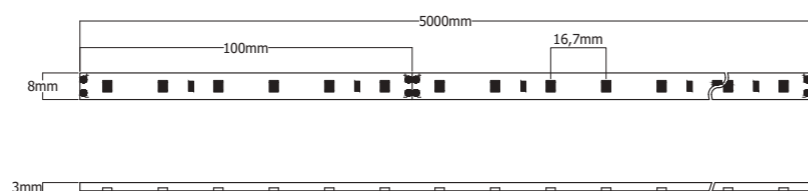

CM4,8-23	2300K	395 lm/m	82 lm/W
CM4,8-27	2700K	405 lm/m	84 lm/W
CM4,8-30	3000K	410 lm/m	85 lm/W
CM4,8-40	4000K	425 lm/m	89 lm/W
CM4,8-60	6000K	455 lm/m	95 lm/W
CM4,8-AB	Ambar Amber		
CM4,8-AZ	Azul Blue		
CM4,8-RJ	Rojo Red		
CM4,8-UV	Ultravioleta Ultraviolet		
CM4,8-VD	Verde Green