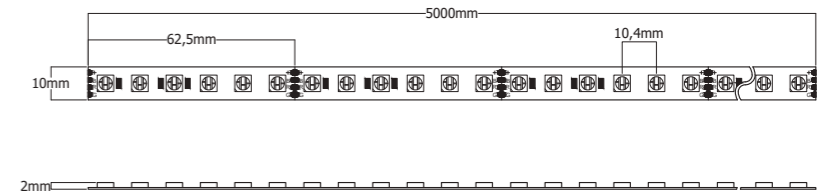

Inside IP20

- 19,2 W/m
- LED SMD 3527
- 120 LED/m
- 50mm
- 5m
- 30m
- 2 n 1
- Needs Profile
- 24V DC

TT19,2

Titan Double White
2400K + 6000K

- 19,2 W/m
- LED SMD 5050
- 60 LED/m
- 100mm
- 5m
- 30m
- 4 n 1
- Needs Profile
- 24V DC

TT19,2

Titan Perfect White
R+A+2700K+5500K

Inside IP20

- 23 W/m
- 7 Warranty Years
- LED SMD 5050
- 96 LED/m
- 62,5mm
- 5m
- 30m
- 3 n 1
- Needs Profile
- 24V DC
- NEW

TT23

Titan RGB

- 23 W/m
- CRI > 90
- 7 Warranty Years
- LED SMD 3535+2216
- 96 LED/m RGB 3535
- 96 LED/m 2300K 2216
- 96 LED/m 6000K 2216
- 62,5mm
- 5m
- 30m
- Needs Profile
- 24V DC
- NEW

TT23

Titan RGB Double White
RGB+2300K+6000K