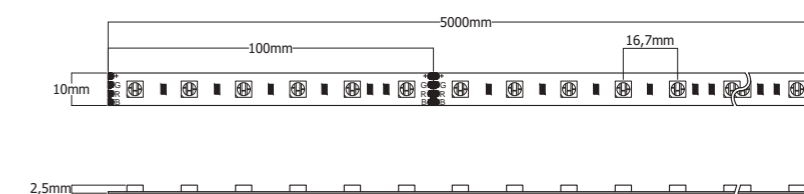

# TT14,4

Titan RGB

14,4 W/m		LED SMD 5050	60 LED/m		100mm
			Needs Profile	24 V DC	

TT14,4-RGB

19,2 W/m		LED SMD 5050	60 LED/m		100mm
			Needs Profile	24 V DC	