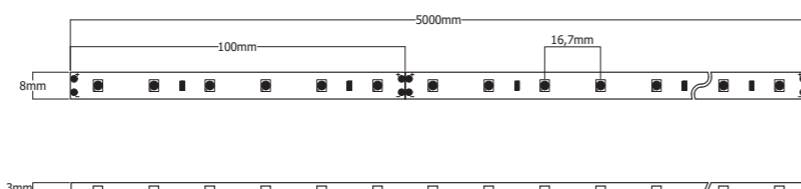

Protect IP54

Basic IP54

Sistema de Iluminación Lineal LED flexible de calidad para uso interior con protección de silicona y resistente a salpicaduras de agua. Amplia gama de potencias, temperaturas y colores. Garantía de 3 años.
Flexible Linear LED Lighting System for indoor with silicone protection and splash-proof water. Wide range of powers, temperatures and colors. 3 years warranty.

5
MacAdam
steps

3
Warranty
Years

4,8
W/m

5
MacAdam
steps

LED SMD
2835

60
LED/m

100mm

5m

30m

24V
DC

NEW

BE4,8

Basic

BE4,8-27	● 2700K	385 lm/m	80 lm/W
BE4,8-30	● 3000K	395 lm/m	82 lm/W
BE4,8-40	● 4000K	400 lm/m	83 lm/W
BE4,8-60	● 6000K	430 lm/m	90 lm/W

Protect IP54

BE9,6

Basic

9,6
W/m

5
MacAdam
steps

LED SMD
2835

120
LED/m

50mm

5m

30m

Needs
Profile

24V
DC

NEW

BE9,6-27	● 2700K	765 lm/m	80 lm/W
BE9,6-30	● 3000K	780 lm/m	81 lm/W
BE9,6-40	● 4000K	795 lm/m	83 lm/W
BE9,6-60	● 6000K	860 lm/m	90 lm/W

14,2
W/m

5
MacAdam
steps

LED SMD
2835

60
LED/m

100mm

5m

30m

Needs
Profile

24V
DC

NEW

BE14,2

Basic

BE14,2-27	● 2700K	1287 lm/m	91 lm/W
BE14,2-30	● 3000K	1295 lm/m	92 lm/W
BE14,2-40	● 4000K	1404 lm/m	99 lm/W
BE14,2-60	● 6000K	1458 lm/m	103 lm/W