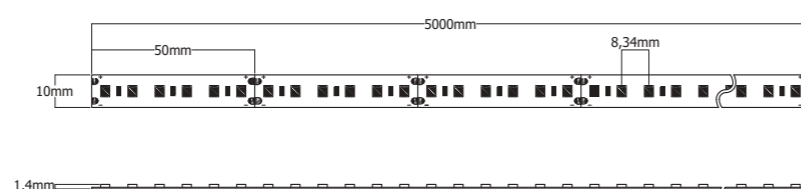

Nature IP20

14,2 W/m
Rf > 95
Rg ≥ 100
CRI > 98
R9 > 90
3 MacAdam steps
NEW
NA14,2

LED SMD 2835
60 LED/m
100 mm
5 m
30 m
Needs Profile
24 V DC
Nature

NA14,2-30	○ 3000K	940 lm/m	66 lm/W
NA14,2-40	○ 4000K	1020 lm/m	72 lm/W

Nature IP20

38 W/m
Rf > 95
Rg ≥ 100
CRI > 98
R9 > 90
3 MacAdam steps
NEW
NA38

LED SMD 2835
240 LED/m
25 mm
5 m
30 m
Needs Profile
24 V DC
Nature

NA38-30	○ 3000K	3000 lm/m	79 lm/W
NA38-40	○ 4000K	3200 lm/m	84 lm/W

28,8 W/m
Rf > 95
Rg ≥ 100
CRI > 98
R9 > 90
3 MacAdam steps
NEW
NA28,8

LED SMD 2835
120 LED/m
50 mm
5 m
30 m
Needs Profile
24 V DC
Nature

NA28,8-30	○ 3000K	2050 lm/m	71 lm/W
NA28,8-40	○ 4000K	2200 lm/m	76 lm/W

19,2 W/m
Rf > 95
Rg ≥ 100
CRI > 98
R9 > 90
3 MacAdam steps
LED SMD 2835
NA19,2

60 LED/m 2400K
60 LED/m 6000K
100 mm
5 m
30 m
Needs Profile
24 V DC
NEW
Nature Double White 2400K + 6000K

NA19,2-24-60	● 2400K + ● 6000K	710+720 lm/m	74+75 lm/W