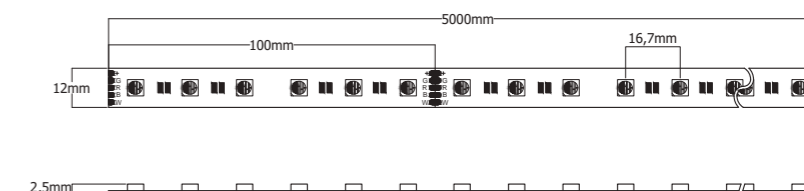

Titan

Su gran polivalencia lo hace un producto ideal para uso decorativo o espectacular. Con los RGB se consiguen efectos de colores graduales o de acento, con los RGBW se consigue una mayor gama de colores y con la combinación de LED blancos se consigue toda la gama de blancos posibles (CCT). Garantía de 5 y 7 años.

Its great versatility makes it an ideal product for decorative or spectacular use. With RGB you can achieve effects of gradient or accent colors, with the RGBW you get a wider range of colors and with the combination of white LEDs you get the full range of possible targets (CCT). 5 and 7 years warranty.

7,2 W/m		LED SMD 5050	30 LED/m		167mm
			24 V DC		

TT7,2

Titan RGB

TT14,4

Titan RGB

14,4 W/m		LED SMD 5050	60 LED/m		100mm
			Needs Profile	24 V DC	

19,2 W/m		LED SMD 5050	60 LED/m		100mm
			Needs Profile	24 V DC	

TT19,2

Titan RGB + 2700K