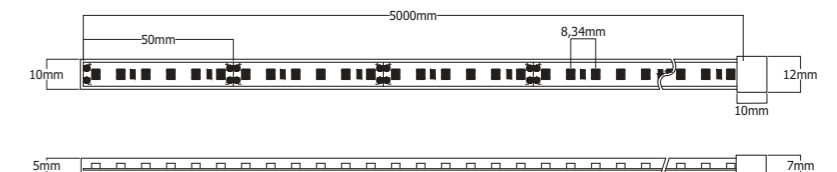

- 14,2 W/m
- CRI > 80
- R9 > 10
- **3** MacAdam steps
- LED SMD 2835
- 60 LED/m
- 100mm
- 5m
- 30m
- Needs Profile
- 24V DC

LX14,2

Luxel