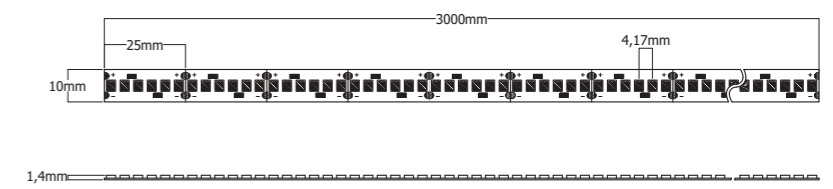

Nature IP20

14,2 W/m
Rf > 95
Rg ≥ 100
CRI > 98
R9 > 90
3 MacAdam steps
NEW
NA14,2

LED SMD 2835
60 LED/m
100 mm
5 m
30 m
Needs Profile
24 V DC
Nature

NA14,2-30	○ 3000K	940 lm/m	66 lm/W
NA14,2-40	○ 4000K	1020 lm/m	72 lm/W

Nature IP20

38 W/m
Rf > 95
Rg ≥ 100
CRI > 98
R9 > 90
3 MacAdam steps
NEW
NA38

LED SMD 2835
240 LED/m
25 mm
5 m
30 m
Needs Profile
24 V DC
Nature

NA38-30	○ 3000K	3000 lm/m	79 lm/W
NA38-40	○ 4000K	3200 lm/m	84 lm/W

28,8 W/m
Rf > 95
Rg ≥ 100
CRI > 98
R9 > 90
3 MacAdam steps
NEW
NA28,8

LED SMD 2835
120 LED/m
50 mm
5 m
30 m
Needs Profile
24 V DC
Nature

NA28,8-30	○ 3000K	2050 lm/m	71 lm/W
NA28,8-40	○ 4000K	2200 lm/m	76 lm/W

19,2 W/m
Rf > 95
Rg ≥ 100
CRI > 98
R9 > 90
3 MacAdam steps
LED SMD 2835
NA19,2

60 LED/m 2400K
60 LED/m 6000K
100 mm
5 m
30 m
Needs Profile
24 V DC
NEW
Nature Double White 2400K + 6000K

NA19,2-24-60	● 2400K + ● 6000K	710+720 lm/m	74+75 lm/W