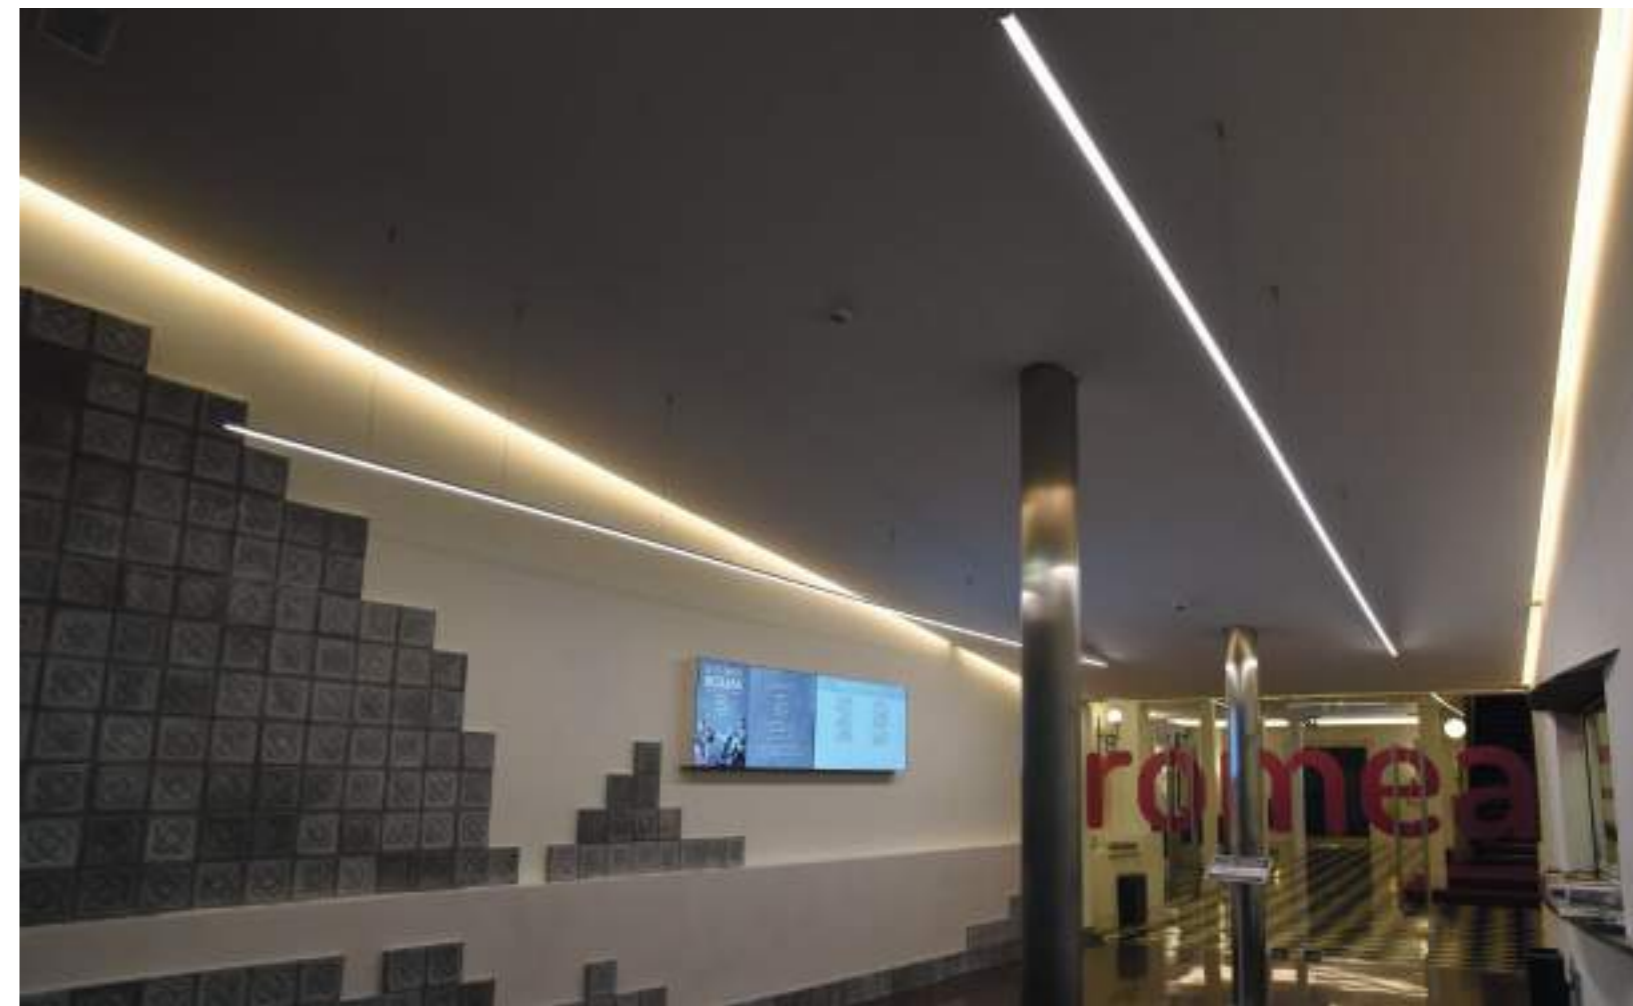

75°
Transparente
Clear
-0% lm

75°
Mate
Medium frosted
-20% lm

Superficie. Máx. 35W/m
Surface. Max. 35W/m

Teatro Romea - Barcelona
by Noutres productions.
Photography Xavier Valls