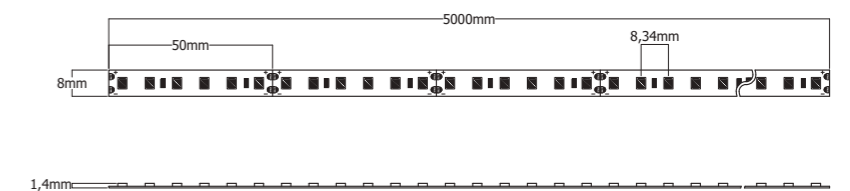

13,9 W/m	CRI > 80	R9 > 10	3 MacAdam steps		LED SMD 2835
180 LED/m	33,3mm	5m	30m	Needs Profile	24V DC

MO13,9

Moon