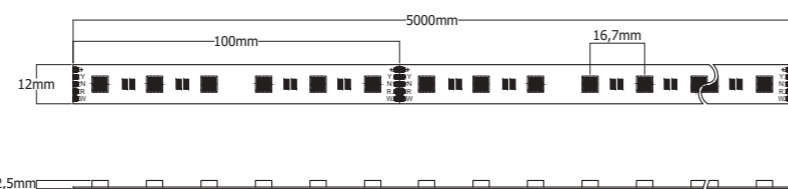

Inside IP20

- 19,2 W/m
- LED SMD 3527
- 120 LED/m
- 50mm
- 5m
- 30m
- 2 n 1
- Needs Profile
- 24V DC

TT19,2

Titan Double White
2400K + 6000K

- 19,2 W/m
- LED SMD 5050
- 60 LED/m
- 100mm
- 5m
- 30m
- 4 n 1
- Needs Profile
- 24V DC

TT19,2

Titan Perfect White
R+A+2700K+5500K

Inside IP20

- 23 W/m
- 7 Warranty Years
- LED SMD 5050
- 96 LED/m
- 62,5mm
- 5m
- 30m
- 3 n 1
- Needs Profile
- 24V DC
- NEW

TT23

Titan RGB

- 23 W/m
- CRI > 90
- 7 Warranty Years
- LED SMD 3535+2216
- 96 LED/m RGB 3535
- 96 LED/m 2300K 2216
- 96 LED/m 6000K 2216
- 62,5mm
- 5m
- 30m
- Needs Profile
- 24V DC
- NEW

TT23

Titan RGB Double White
RGB+2300K+6000K