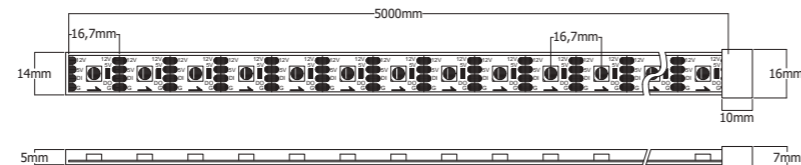

D-LX14,4

Digital Luxel Triple White
A + 2700K + 5500K

D-LX14,4-27-55-A Ambar Amber + 2700K + 5500K

*Tramo mínimo de 100,2mm
*Minimum section of 100,2mm