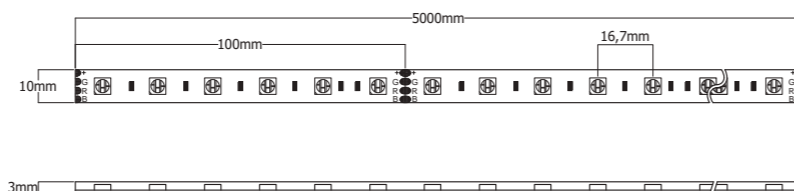

Protect IP54

BE7,2

Basic RGB

BE14,4

Basic RGB