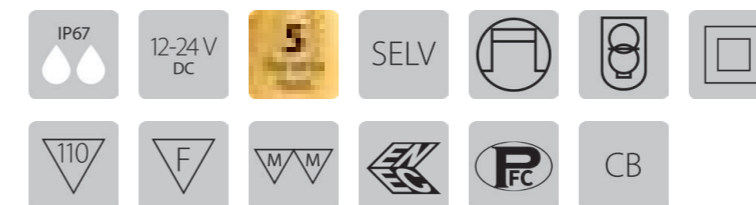

PWM

Regulable con PWM
PWM Dimmable