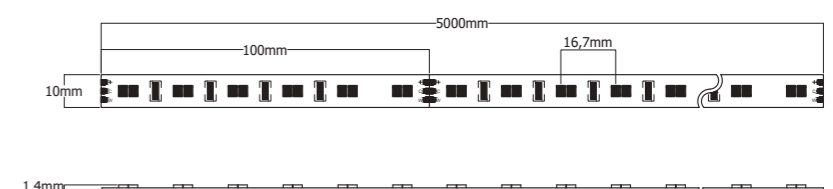

Nature IP20

14,2 W/m
Rf > 95
Rg ≥ 100
CRI > 98
R9 > 90
3 MacAdam steps
NEW
NA14,2

LED SMD 2835
60 LED/m
100 mm
5 m
30 m
Needs Profile
24 V DC
Nature

NA14,2-30	○ 3000K	940 lm/m	66 lm/W
NA14,2-40	○ 4000K	1020 lm/m	72 lm/W

Nature IP20

38 W/m
Rf > 95
Rg ≥ 100
CRI > 98
R9 > 90
3 MacAdam steps
NEW
NA38

LED SMD 2835
240 LED/m
25 mm
5 m
30 m
Needs Profile
24 V DC
Nature

NA38-30	○ 3000K	3000 lm/m	79 lm/W
NA38-40	○ 4000K	3200 lm/m	84 lm/W

28,8 W/m
Rf > 95
Rg ≥ 100
CRI > 98
R9 > 90
3 MacAdam steps
NEW
NA28,8

LED SMD 2835
120 LED/m
50 mm
5 m
30 m
Needs Profile
24 V DC
Nature

NA28,8-30	○ 3000K	2050 lm/m	71 lm/W
NA28,8-40	○ 4000K	2200 lm/m	76 lm/W

19,2 W/m
Rf > 95
Rg ≥ 100
CRI > 98
R9 > 90
3 MacAdam steps
LED SMD 2835
NA19,2

60 LED/m 2400K
60 LED/m 6000K
100 mm
5 m
30 m
Needs Profile
24 V DC
NEW
Nature Double White 2400K + 6000K

NA19,2-24-60	● 2400K + ● 6000K	710+720 lm/m	74+75 lm/W