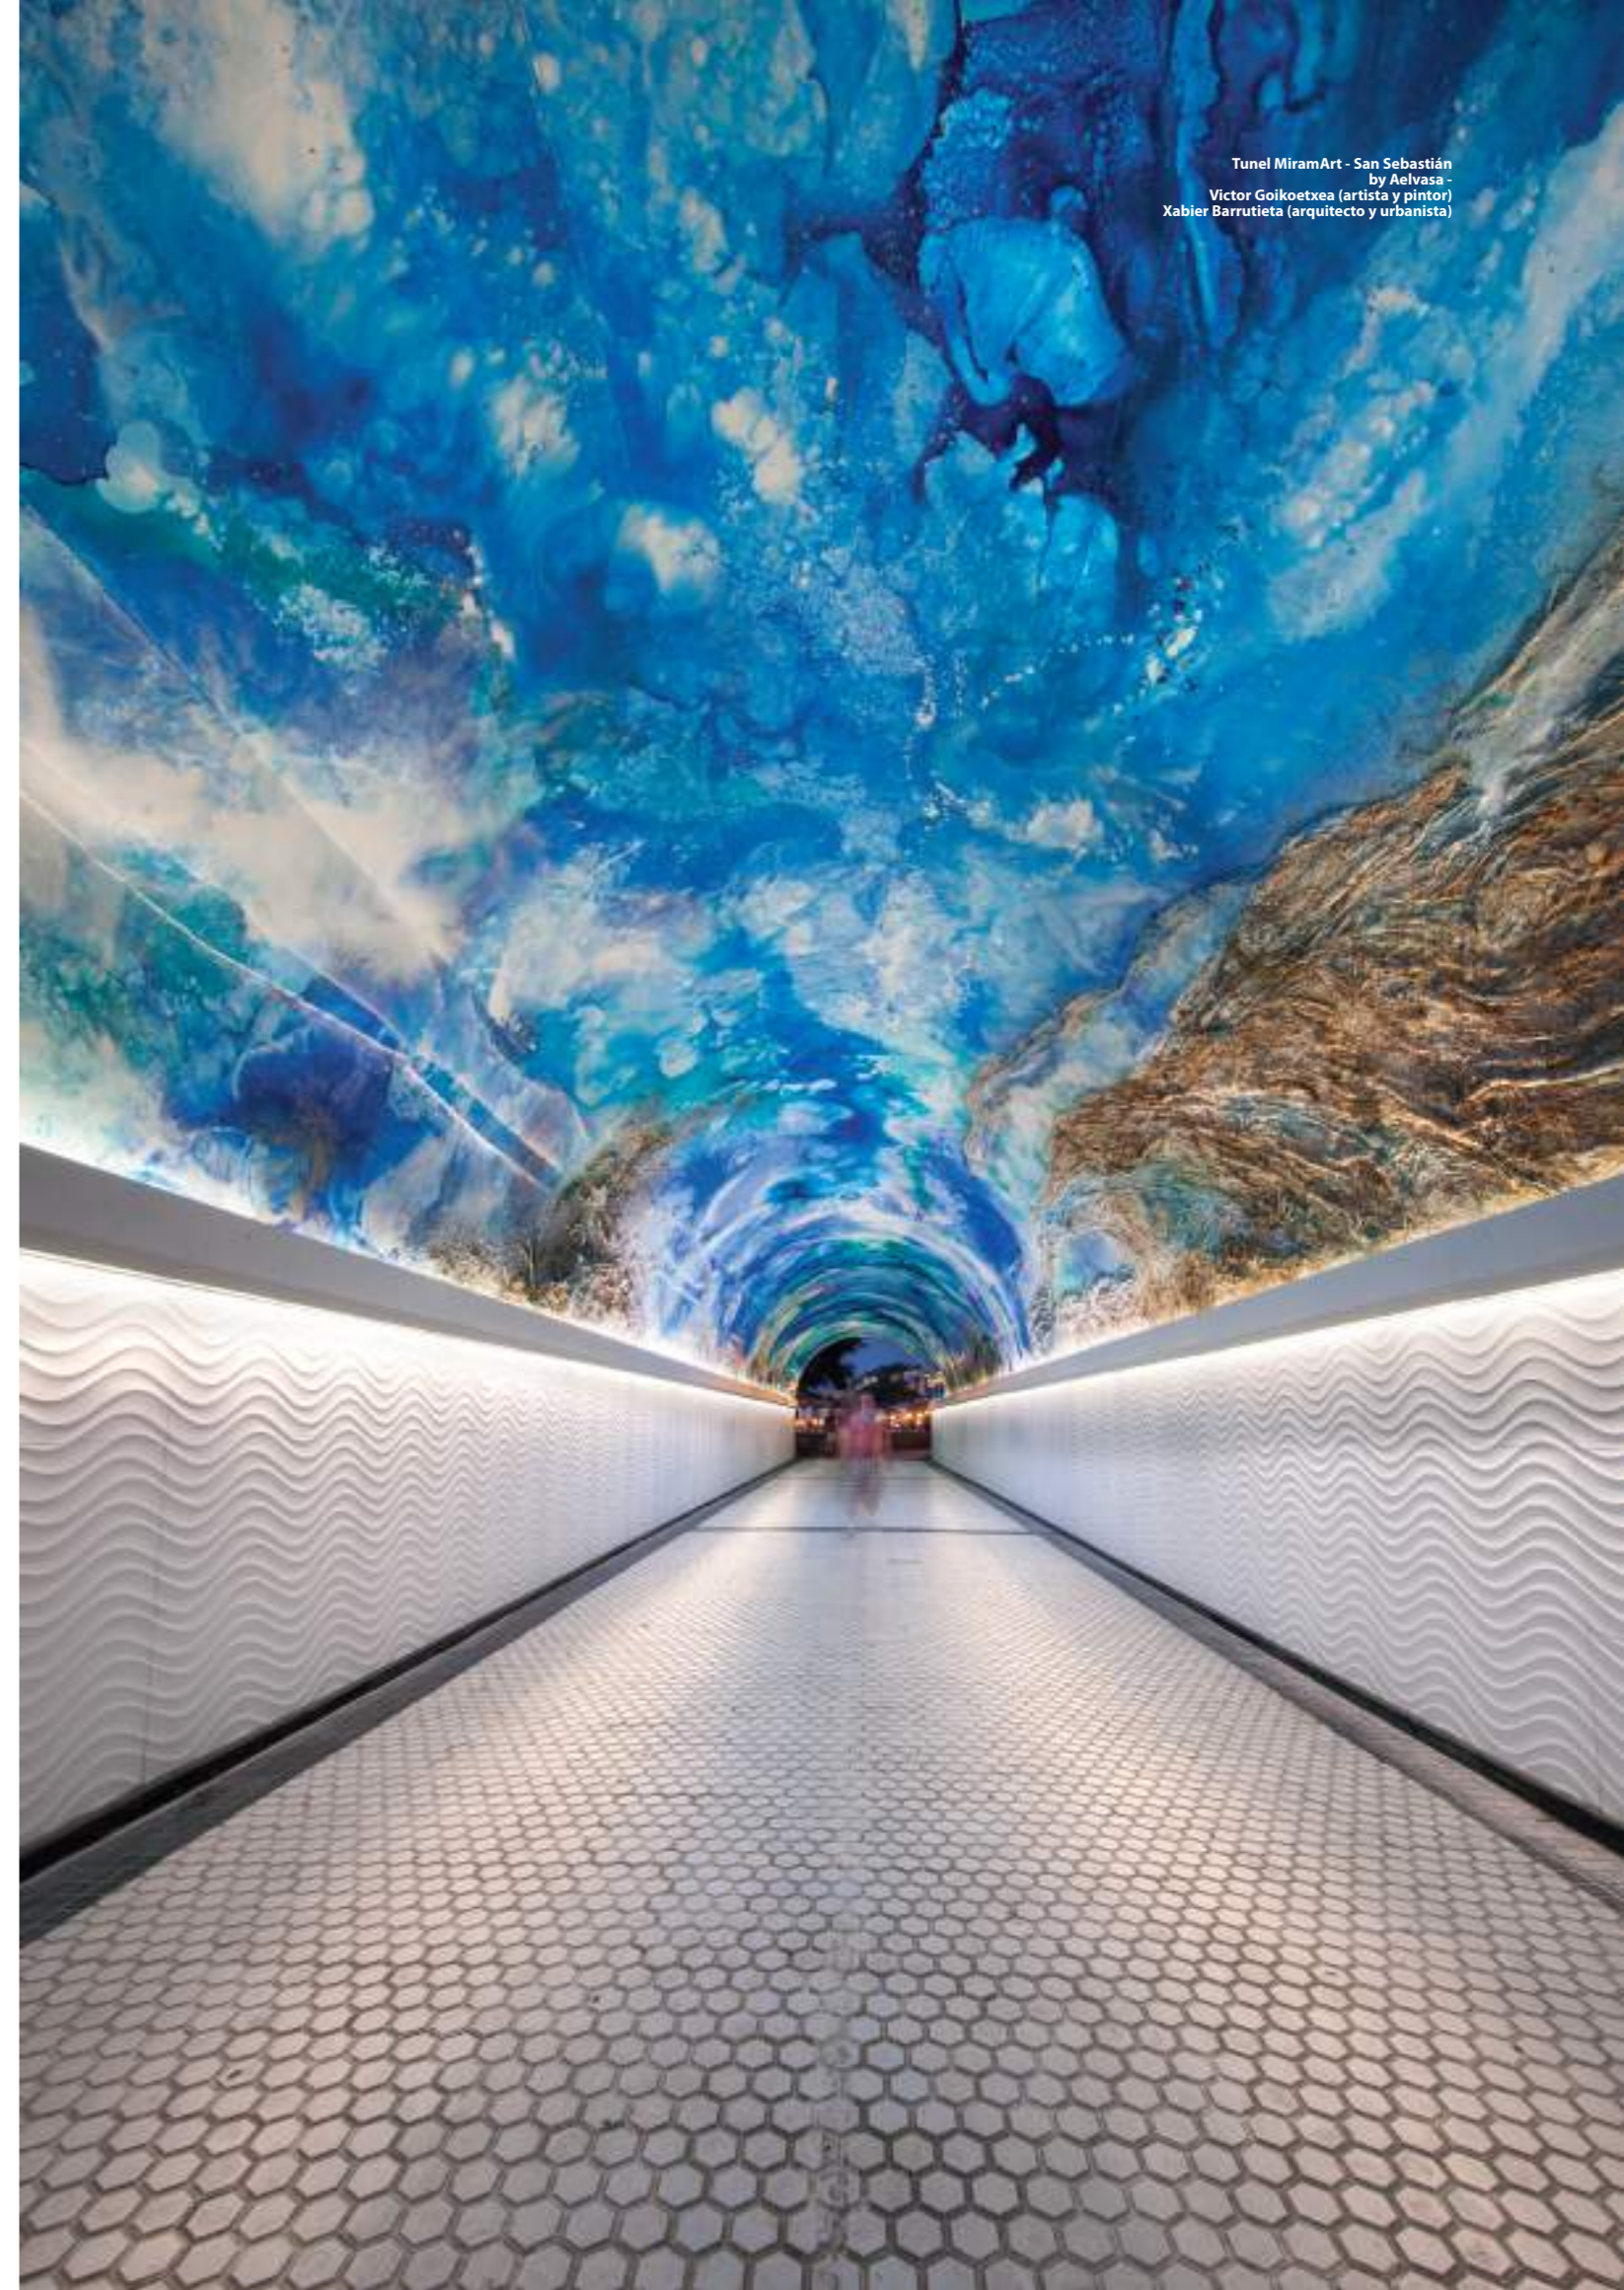

Túnel MiramArt - San Sebastián
by Aelvasa -
Victor Goikoetxea (artista y pintor)
Xabier Barrutieta (arquitecto y urbanista)