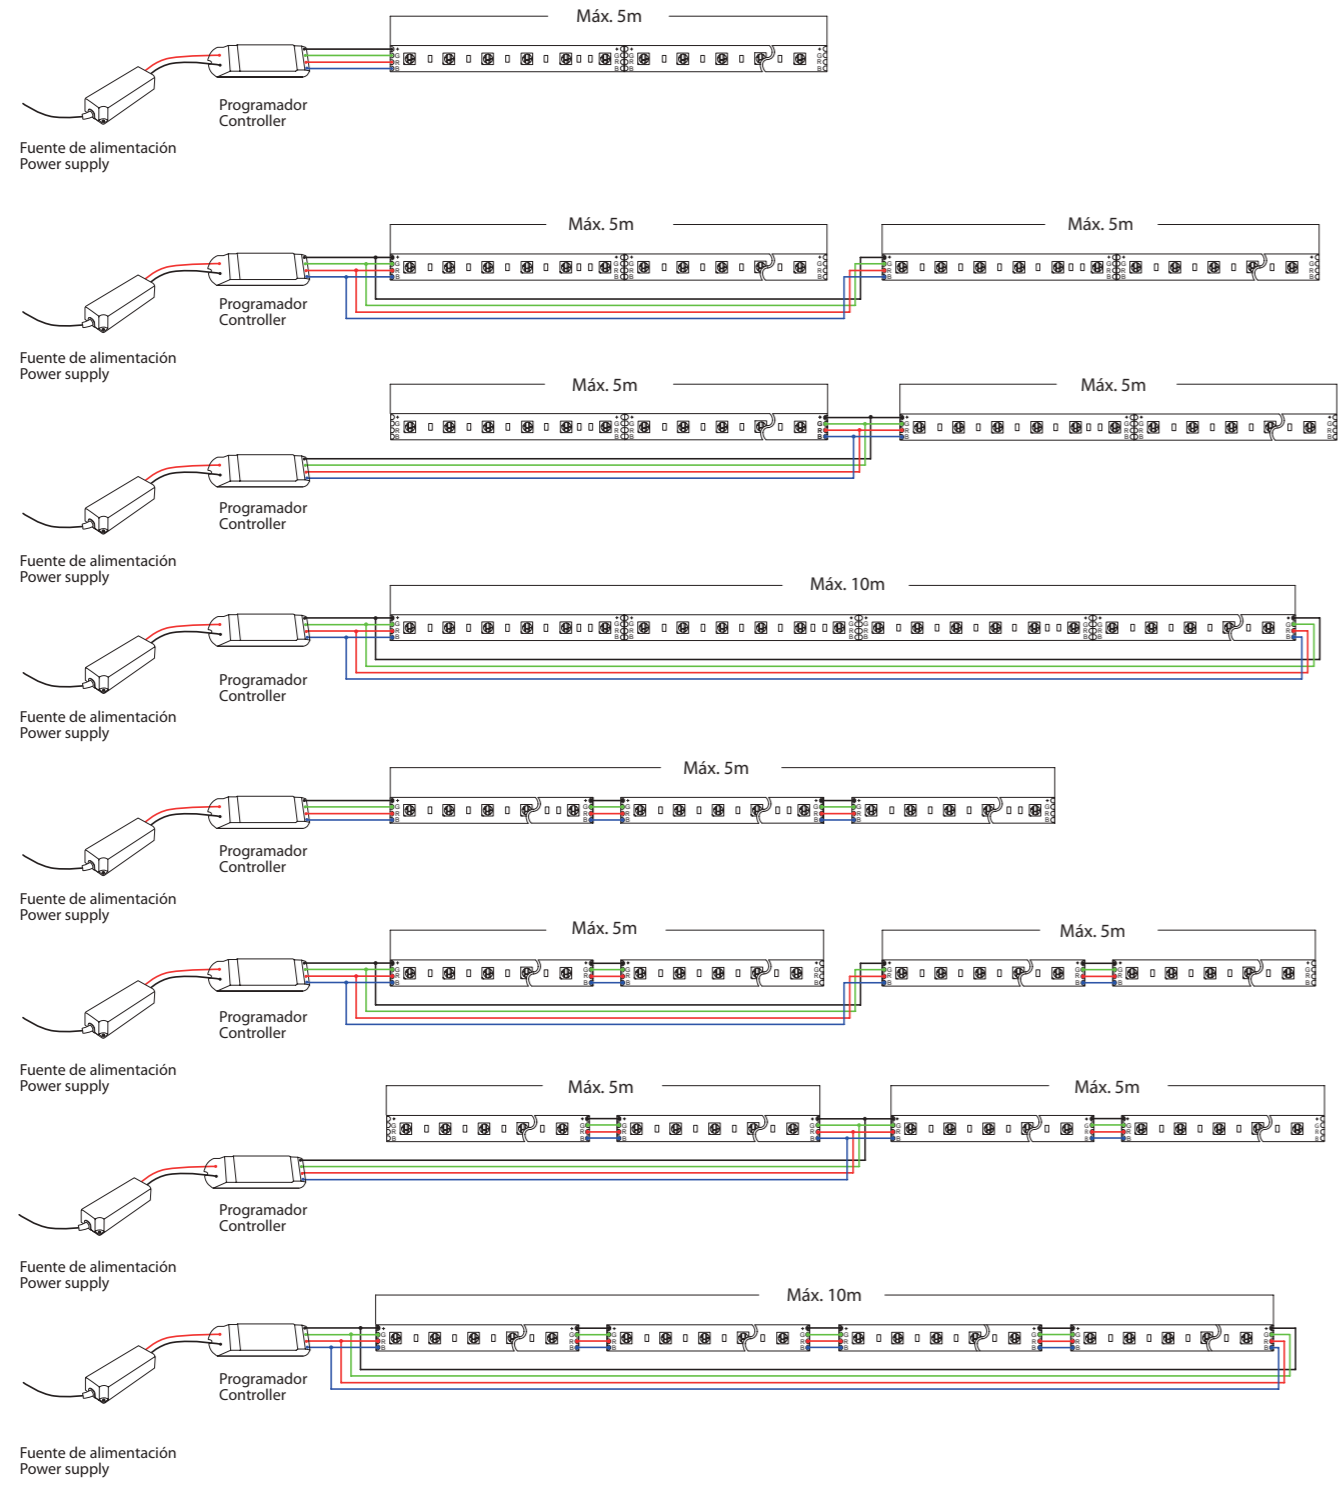

2.4.- TIRA DE LED CON MÁS DE UN COLOR O CCT - Potencias desde 20W/m hasta 25W/m
LED STRIP WITH MORE THAN ONE COLOR OR CCT - Power from 20W/m to 25W/m