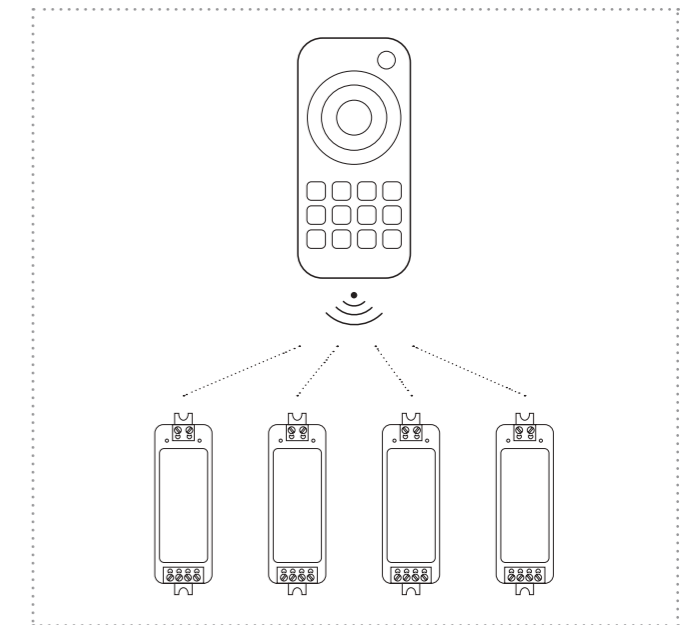

RCR-5-4	*RC-5-4	Mando a distancia Remote control	122 x 53 x 17,5mm
	*RE-5-3A	Receptor Receiver	38 x 114 x 20mm

Programador vía radio de 5 canales para controlar LEDs RGBWW. Permite grabar 2 escenas, enlazar más de un receptor por mando a distancia, controlar hasta **4 zonas** de forma independiente, los colores RGB y los blancos. Selector de color y CCT. Conserva memoria de estado y posición. Incluye soporte para mando a distancia. Alcance 20m.
5 channels wireless controller for RGBWW LEDs. It allows to record 2 scenes, link more than one receiver by remote control, control up to **4 zones** independently, the RGB and white colors. Color selector. Preserves state and position memory. Includes support for remote control. Remote distance 20m.

*Estos componentes se pueden adquirir por separado
*These components can be purchased separately

12V DC 5 x 36W
24V DC 5 x 72W

Puede controlar todos los receptores que estén en un rango de 20m
Can control all receivers that are in a range of 20m