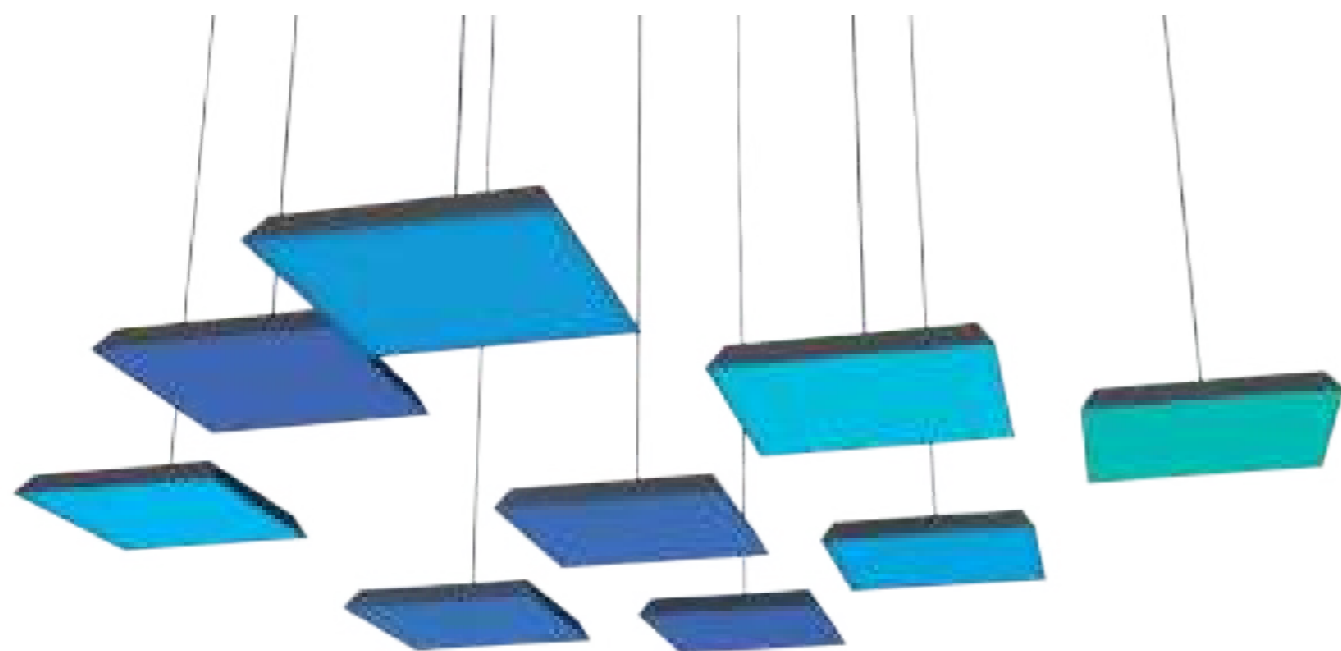

Tesella

TES-D-TT14,4	72W	Panel con LED digital RGB, 60x60 Panel with RGB digital LED, 60x60
TES-D-TT14,4-T	72W	Panel de superficie con LED digital RGB, 60x60 Surface panel with RGB digital LED, 60x60
TES-D-TT14,4-S	72W	Panel para suspensión con LED digital RGB, 60x60 Pendant panel with RGB digital LED, 60x60
TES-D-MO14,4	72W	Panel con LED digital blanco 2700K, 60x60 Panel with white digital LED 2700K, 60x60
TES-D-MO14,4-T	72W	Panel de superficie con LED digital blanco 2700K, 60x60 Surface panel with white digital LED 2700K, 60x60
TES-D-MO14,4-S	72W	Panel para suspensión con LED digital blanco 2700K, 60x60 Pendant panel with white digital LED 2700K, 60x60