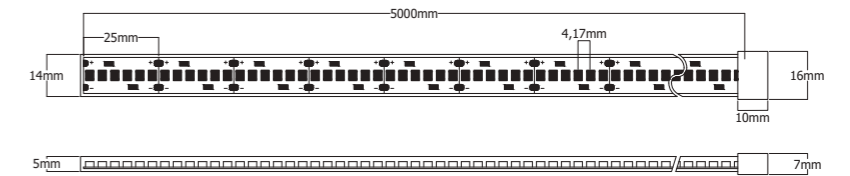

Rocxi Beach Castelldefels by Saladie Lighting. Photos by Alvaro Val de Cantos