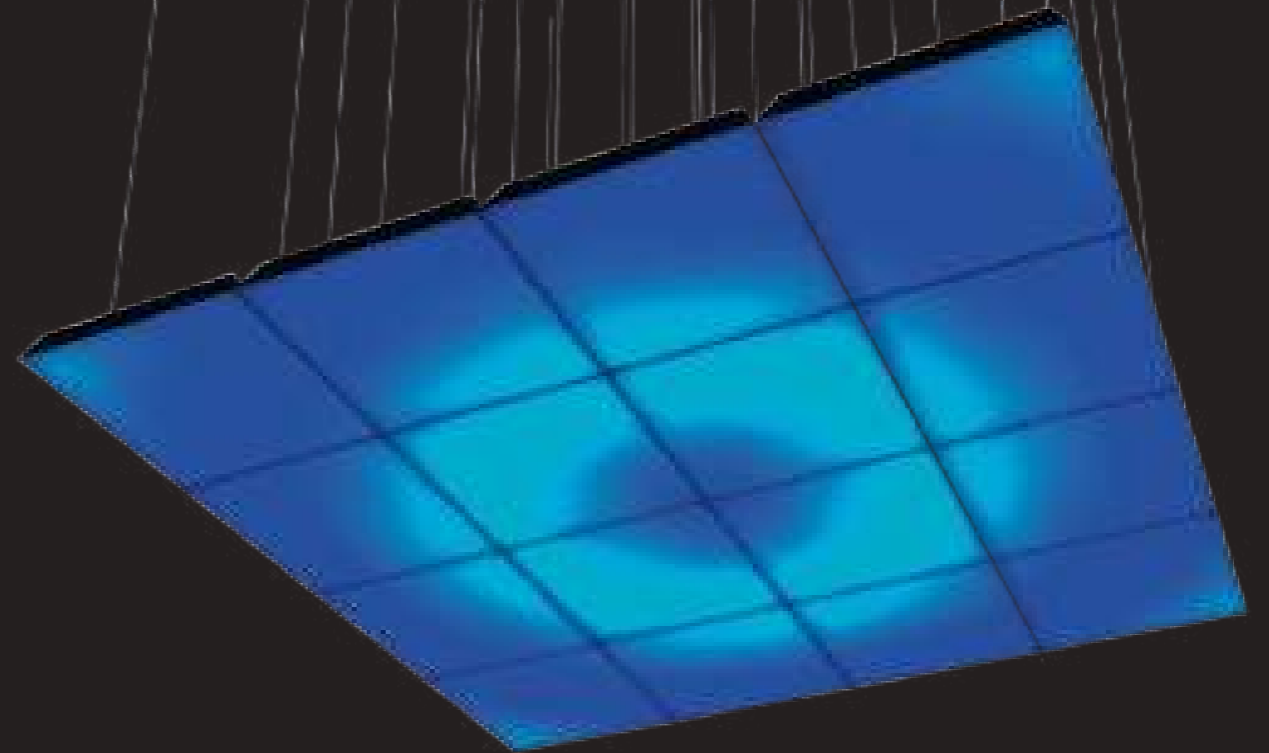

Tesella

TES-D-TT14,4	72W	Panel con LED digital RGB, 60x60 Panel with RGB digital LED, 60x60
TES-D-TT14,4-T	72W	Panel de superficie con LED digital RGB, 60x60 Surface panel with RGB digital LED, 60x60
TES-D-TT14,4-S	72W	Panel para suspensión con LED digital RGB, 60x60 Pendant panel with RGB digital LED, 60x60
TES-D-MO14,4	72W	Panel con LED digital blanco 2700K, 60x60 Panel with white digital LED 2700K, 60x60
TES-D-MO14,4-T	72W	Panel de superficie con LED digital blanco 2700K, 60x60 Surface panel with white digital LED 2700K, 60x60
TES-D-MO14,4-S	72W	Panel para suspensión con LED digital blanco 2700K, 60x60 Pendant panel with white digital LED 2700K, 60x60