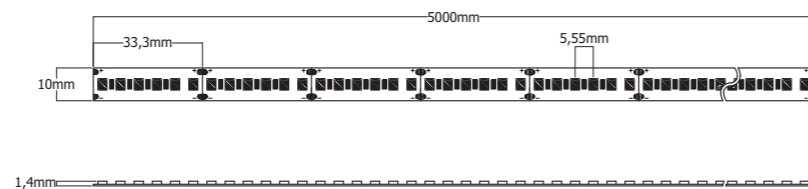

38 W/m   CRI > 80   R9 > 10   3 MacAdam steps   LED SMD 2835

240 LED/m   25 mm   5m   30m   Needs Profile   24V DC   NEW

M038

Moon