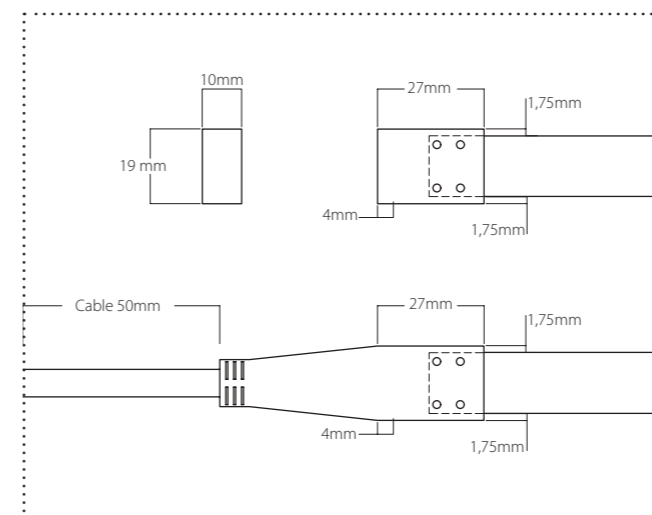

CONECTORES EN ROLLOS DE 50M CONNECTORS IN ROLLS OF 50M