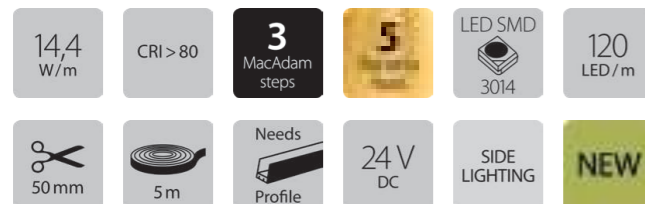

*Compatible con perfil ST0 ver tabla interior de la portada.
Compatible with profile ST0 see interior cover table.

SW14,4

Side Way