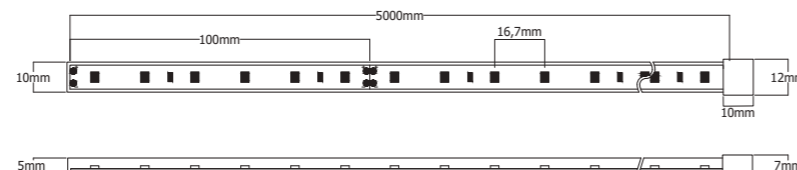

LX4,8-23	2300K	395 lm/m	82 lm/W
LX4,8-27	2700K	405 lm/m	84 lm/W
LX4,8-30	3000K	410 lm/m	85 lm/W
LX4,8-40	4000K	425 lm/m	89 lm/W
LX4,8-60	6000K	455 lm/m	95 lm/W
LX4,8-AB	Ambar Amber		
LX4,8-AZ	Azul Blue		
LX4,8-RJ	Rojo Red		
LX4,8-UV	Ultravioleta Ultraviolet		
LX4,8-VD	Verde Green