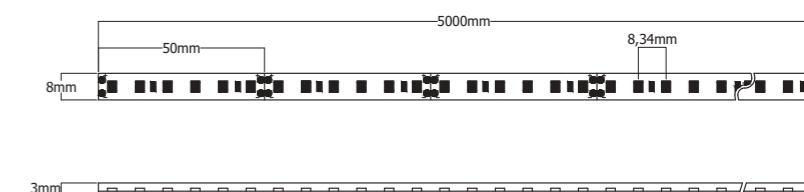

- 13,9 W/m
- CRI > 80
- R9 > 10
- **3** MacAdam steps
- LED SMD 2835
- 180 LED/m
- 33,3 mm
- 5m
- Needs Profile
- 24 V DC
- NEW

CM13,9

Comet