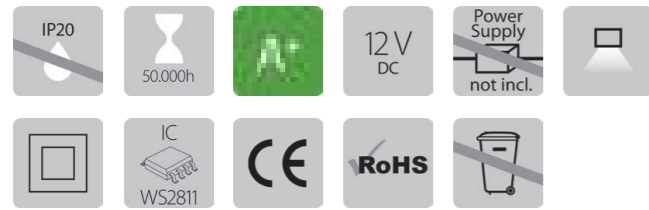

Luminaria Digital Tesella Tesella Digital luminaire