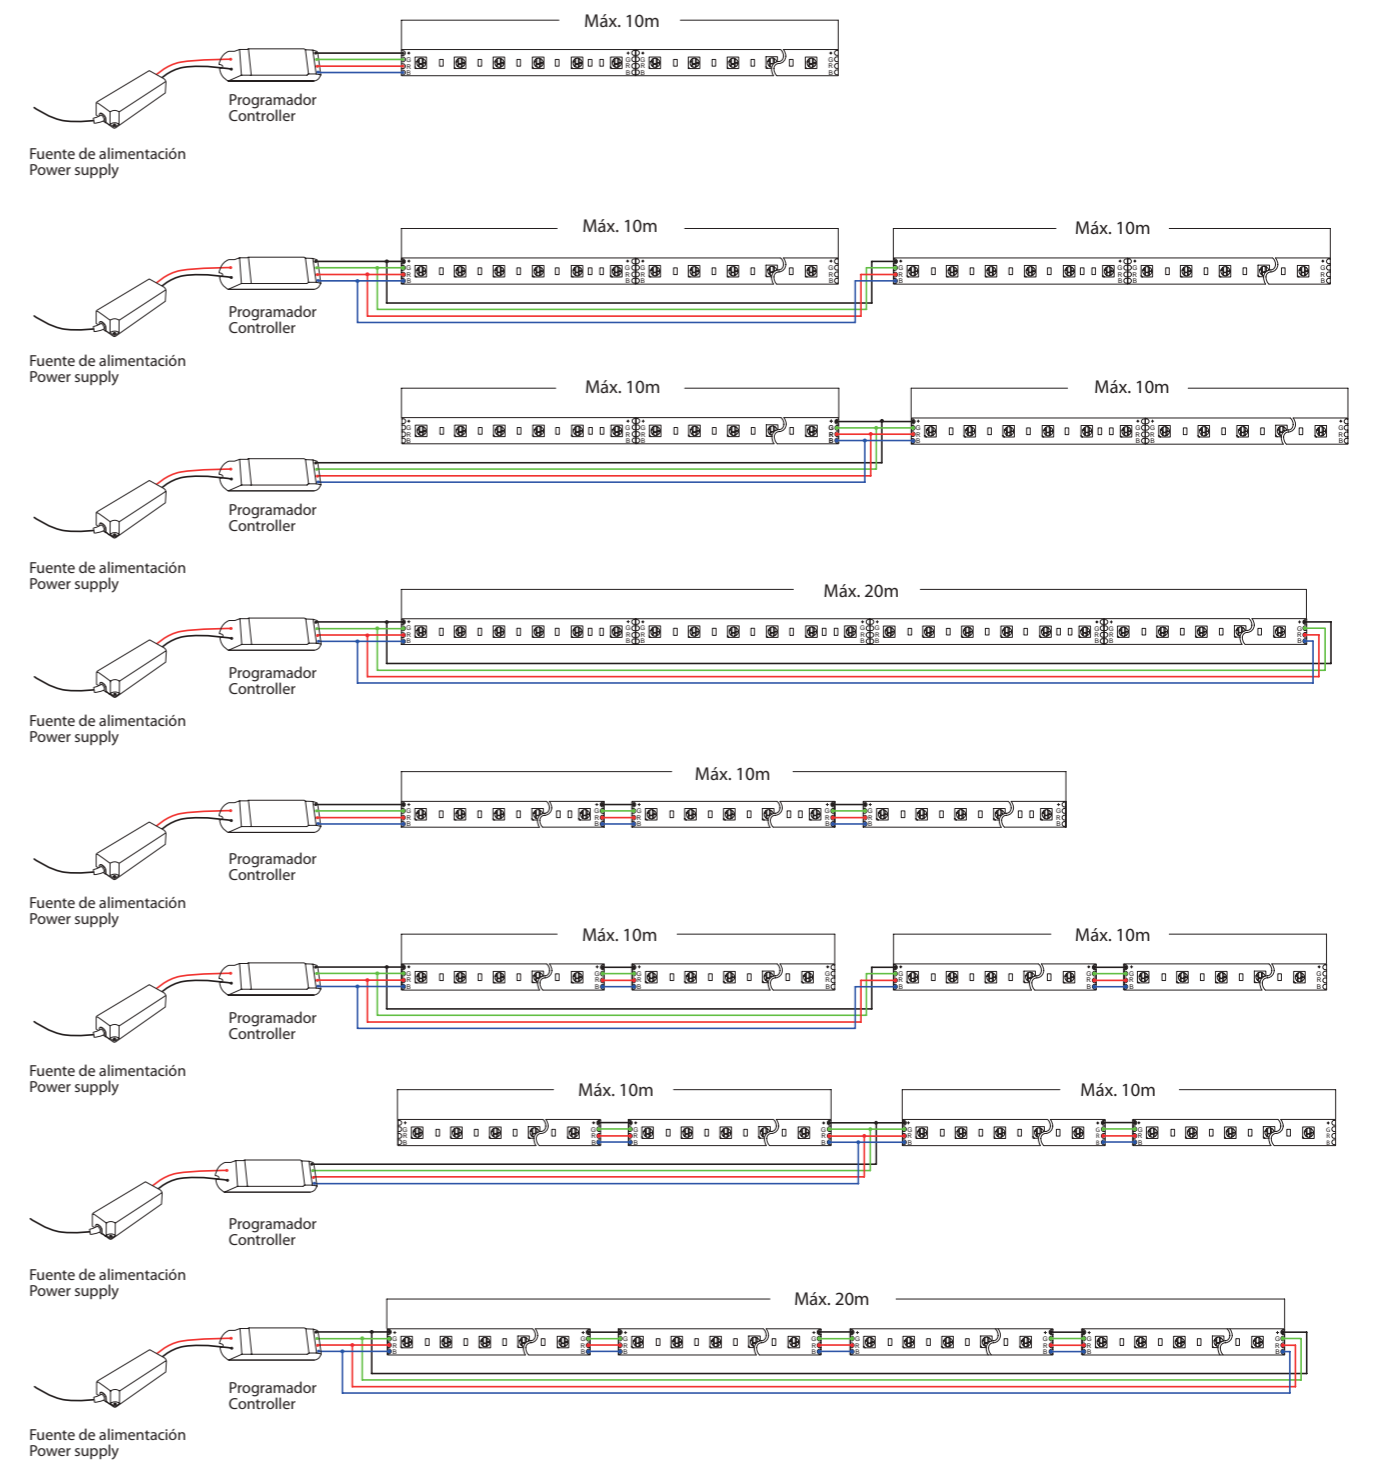

2.3.- TIRA DE LED CON MÁS DE UN COLOR O CCT - Potencias desde 4,8W/m hasta 19,2W/m
LED STRIP WITH MORE THAN ONE COLOR OR CCT - Power from 4,8W/m to 19,2W/m