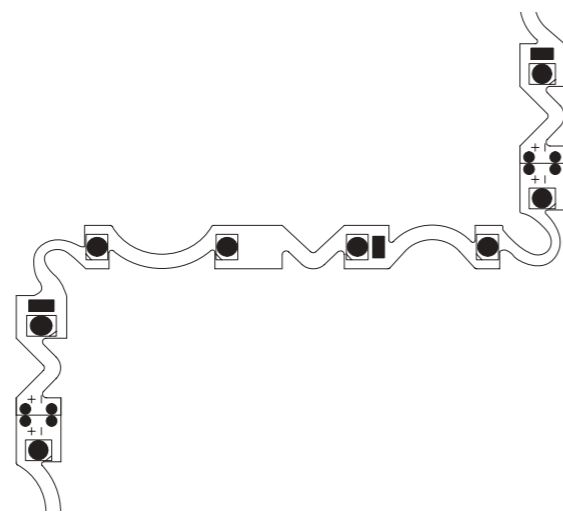

Snake

Adaptación perfecta a curvas muy pronunciadas o ángulos rectos, letras corpóreas y superficies no uniformes y/o con formas irregulares.

Perfect adaptation to very pronounced curves or right angles, corporeal letters and uneven surfaces and/or irregular shapes.